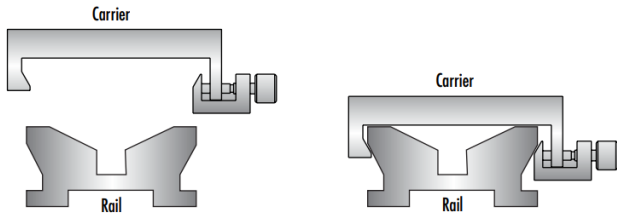

Hardware & Interface Connectivity

	Type of Drive:
Manual	

Threading & Mounting

	Mounting Threads:
(4) M3 x 0.5, (8) M2 x 0.4, (9) M6 x 1.0	

Regulatory Compliance

	RoHS 2015:
Compliant	
	Certificate of Conformance:
View	
	REACH 241:
Compliant	

Product Details

- Wide Range of Carrier Length and Mounting Hole Options Available
- Low Profile Design with Smooth Movement
- Increased Stability and <1mrad Straight Line Accuracy

Dovetail Optical Rail Systems are designed for easy and stable installation and positioning of various optical components along the same axis. The rails feature slotted holes that allow them to be fixed to standard 1/4-20 TPI and M6 breadboards or optical tables. Carriers are available with different lengths and hole patterns to meet various mounting needs including options that are directly compatible with our [TECHSPEC® Manual Stages](#) for precision alignment. Carriers utilize a unique two-piece design to prevent the locking screws from contacting the rail and to allow easy attachment and removal. All Dovetail Optical Rail System parts are constructed of black anodized aluminum to minimize stray reflections or glare.

Note: Rails and carriers are sold separately.

Technical Information

Side Profile of Rail System

Large Carrier #55-340

Small Carrier #54-403

Medium Carrier #55-339

Large Carrier #55-404

Medium Carrier #55-341