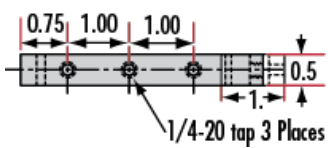

ⓘ Prices shown are exclusive of VAT/local taxes

Product Downloads

General

Metric **Type:**
Carrier **Note:**

Physical & Mechanical Properties

Linear (X) **Type of Movement:**

	Guide System:
Dovetail	
	Length (inches):
2.76	
	Length (mm):
70.00	
	Construction:
Black Anodized Aluminum	

Product Details

- Wide Range of Carrier Length and Mounting Hole Options Available
- Low Profile Design with Smooth Movement
- Increased Stability and <1mrad Straight Line Accuracy

Dovetail Optical Rail Systems are designed for easy and stable installation and positioning of various optical components along the same axis. The rails feature slotted holes that allow them to be fixed to standard 1/4-20 TPI and M6 breadboards or optical tables. Carriers are available with different lengths and hole patterns to meet various mounting needs including options that are directly compatible with our [TECHSPEC® Manual Stages](#) for precision alignment. Carriers utilize a unique two-piece design to prevent the locking screws from contacting the rail and to allow easy attachment and removal. All Dovetail Optical Rail System parts are constructed of black anodized aluminum to minimize stray reflections or glare.

Note: Rails and carriers are sold separately.

Technical Information

Side Profile of Rail System

Large Carrier #55-340

Small Carrier #54-403

Medium Carrier #55-339

Large Carrier #55-404

Medium Carrier #55-341

Common Side Profile

Stock No.	L	A	B	C	D	# Slots	# C'bores
#54-401	12	6	4	—	—	3	—
#54-402	36	18	16	4	6	5	2