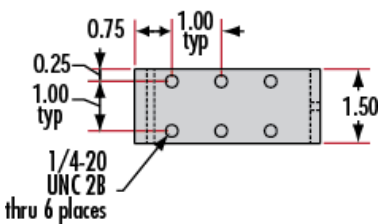

Product Details

- Wide Range of Carrier Length and Mounting Hole Options Available
- Low Profile Design with Smooth Movement
- Increased Stability and <1mrad Straight Line Accuracy

Dovetail Optical Rail Systems are designed for easy and stable installation and positioning of various optical components along the same axis. The rails feature slotted holes that allow them to be fixed to standard 1/4-20 TPI and M6 breadboards or optical tables. Carriers are available with different lengths and hole patterns to meet various mounting needs including options that are directly compatible with our [TECHSPEC® Manual Stages](#) for precision alignment. Carriers utilize a unique two-piece design to prevent the locking screws from contacting the rail and to allow easy attachment and removal. All Dovetail Optical Rail System parts are constructed of black anodized aluminum to minimize stray reflections or glare.

Note: Rails and carriers are sold separately.

Technical Information

Side Profile of Rail System

Large Carrier #55-340

Small Carrier #54-403

Medium Carrier #55-339

Large Carrier #55-404

Medium Carrier #55-341

Common Side Profile

Stock No.	L	A	B	C	D	# Slots	# C'bores
#54-401	12	6	4	—	—	3	—
#54-402	36	18	16	4	6	5	2