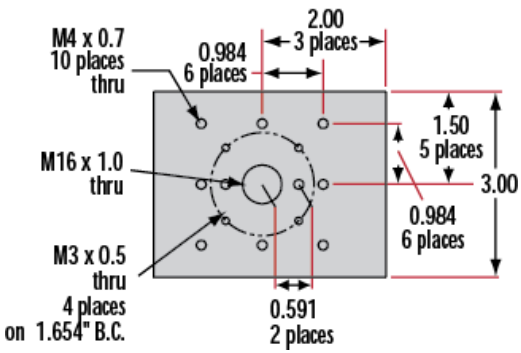

ⓘ Prices shown are exclusive of VAT/local taxes

Product Downloads

General

Metric **Type:**
Carrier **Note:**

Physical & Mechanical Properties

Linear (X) **Type of Movement:**

	Guide System:
Dovetail	
	Length (inches):
2.76	
	Length (mm):
70.00	
	Construction:
Black Anodized Aluminum	

Hardware & Interface Connectivity

	Type of Drive:
Manual	

Threading & Mounting

	Mounting Threads:
(4) M3 x 0.5, (8) M2 x 0.4, (9) M6 x 1.0	

Regulatory Compliance

	RoHS 2015:
Compliant	
	Certificate of Conformance:
View	
	REACH 241:
Compliant	

Product Details

- Wide Range of Carrier Length and Mounting Hole Options Available
- Low Profile Design with Smooth Movement
- Increased Stability and <1mrad Straight Line Accuracy

Dovetail Optical Rail Systems are designed for easy and stable installation and positioning of various optical components along the same axis. The rails feature slotted holes that allow them to be fixed to standard 1/4-20 TPI and M6 breadboards or optical tables. Carriers are available with different lengths and hole patterns to meet various mounting needs including options that are directly compatible with our [TECHSPEC® Manual Stages](#) for precision alignment. Carriers utilize a unique two-piece design to prevent the locking screws from contacting the rail and to allow easy attachment and removal. All Dovetail Optical Rail System parts are constructed of black anodized aluminum to minimize stray reflections or glare.

Note: Rails and carriers are sold separately.

Technical Information

Side Profile of Rail System

Large Carrier #55-340

Small Carrier #54-403

Medium Carrier #55-339

Large Carrier #55-404

Medium Carrier #55-341