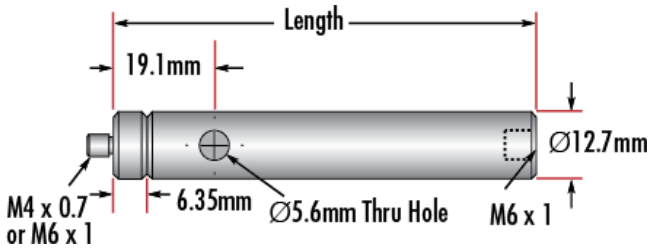

3.0

12.70 Diameter (mm):

0.5 Diameter (inches):

Threading & Mounting

Male Thread:

M6 x 1.0

Regulatory Compliance

Compliant RoHS 2015:

View Certificate of Conformance:

Compliant REACH 241:

Product Details

- Male M4 x 0.7 or M6 x 1.0 Stud, Female M6 x 1.0 Base
- Posts Include Interchangeable Male Stud and Removable Base S.H.S.S.
- Available in Variety of Lengths
- [English Versions Also Available](#)

TECHSPEC® Metric Stainless Steel Mounting Posts include a 6.35mm long male thread stud adapter that is easily interchangeable with other adapters to ensure compatibility between these posts and any optical mount. Removing the included adapter reveals female M4 threads on the post. Each optical post also has a thru-hole to allow an Allen wrench or other tool to rotate the post easily. Thread values are laser engraved on each post for quick identification and integration. TECHSPEC Metric Stainless Steel Mounting Posts are offered in a variety of lengths. [English versions are also available for purchase.](#)

Technical Information

#68-231		
Stock No.	Description	Qty
#58-950	Steel Post, 25.4mm Length	1
#58-951	Steel Post, 38.1mm Length	1
#58-952	Steel Post, 50.8mm Length	2
#58-954	Steel Post, 76.2mm Length	2
#58-955	Steel Post, 101.6mm Length	2
#58-956	Steel Post, 152.4mm Length	1
#58-957	Steel Post, 203.2mm Length	1

#68-232		
Stock No.	Description	Qty
#59-757	Steel Post, 25.4mm Length	1
#59-758	Steel Post, 38.1mm Length	1
#59-759	Steel Post, 50.8mm Length	2
#59-761	Steel Post, 76.2mm Length	2
#59-762	Steel Post, 101.6mm Length	2
#59-763	Steel Post, 152.4mm Length	1
#59-764	Steel Post, 203.2mm Length	1