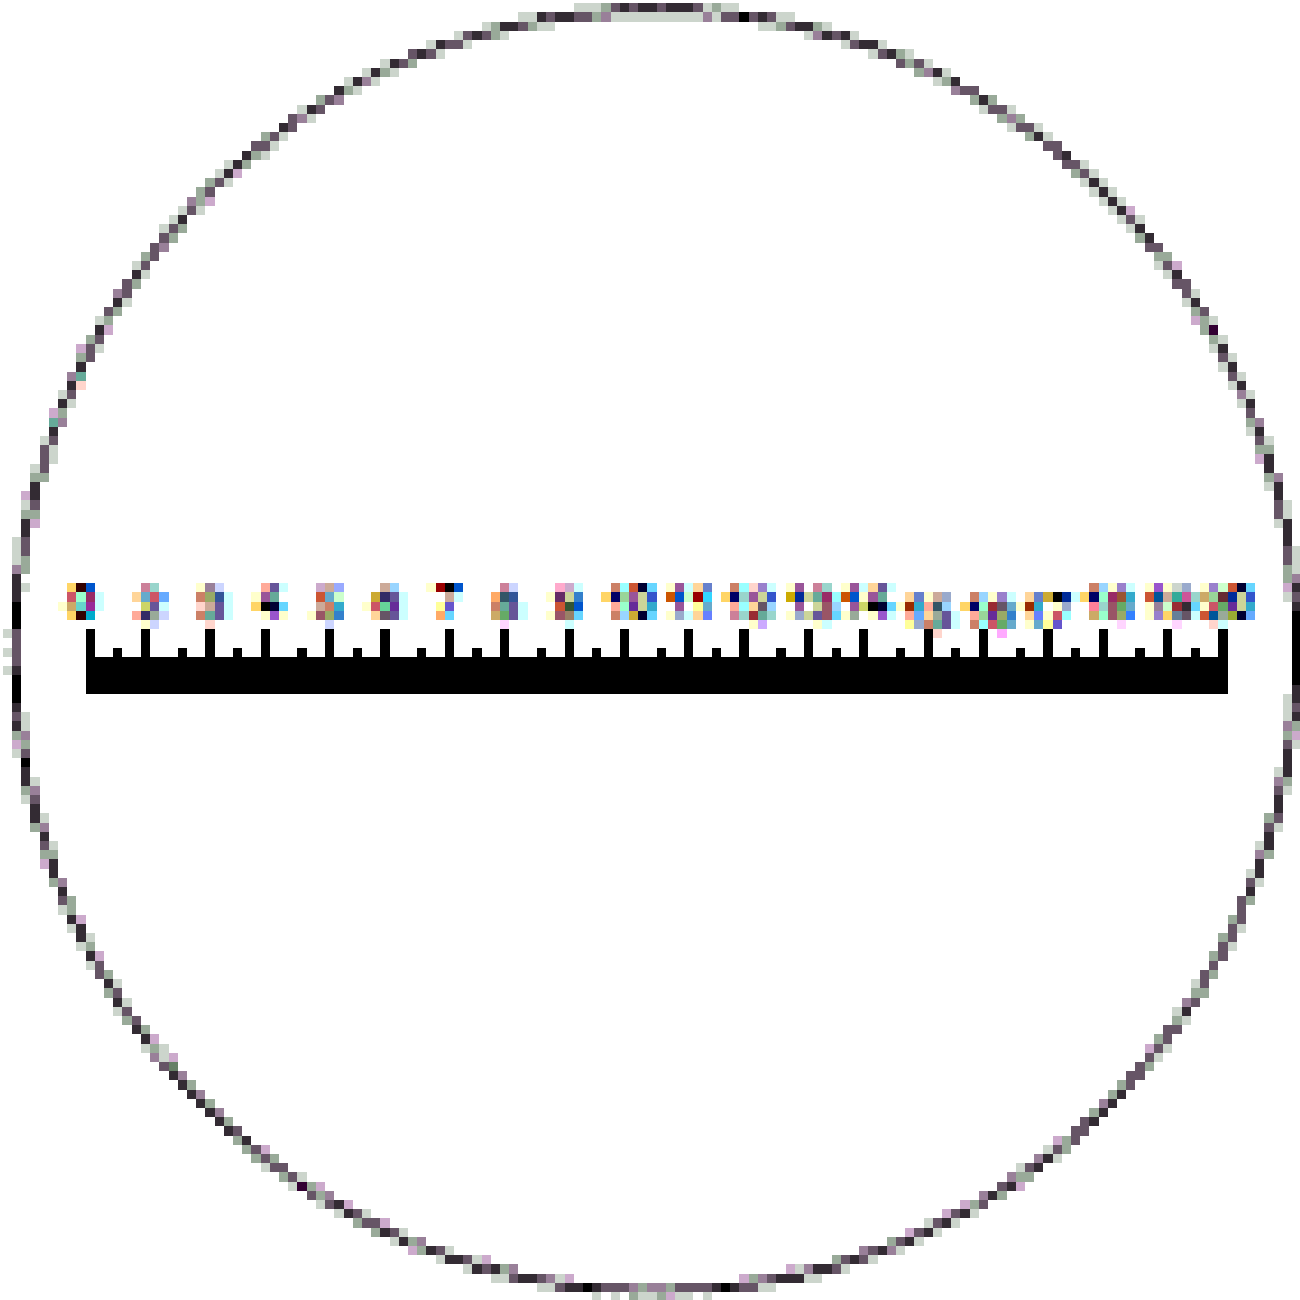

## 7X Illuminated Loupe w/ Linear Scale

Linear Scale

Stock #37-391 **1 In Stock**

⊖ 1 ⊕ €138<sup>00</sup>

**ADD TO CART**

### Physical & Mechanical Properties

Field of View (inches):

1.2

Diameter of Included Lens (inches):

0.75

Diameter of Compatible Reticle (mm):  
26.00

Height (inches):  
2.25

### Illuminated Loupe with Scale

This magnifier is built into a fully removable flashlight-type assembly for illumination. Includes a hard-shell vinyl case. Requires two "C" batteries, not included. Unit measures 1-3/8" Dia x 7"L, weighs 3.5 oz 7X includes a 26mm diameter reticle with a scale of 0 - 20mm in 0.1mm increments. 10X includes a 35mm diameter reticle with a scale of 15 - 0 - 15mm in 0.1mm increments.

- 7X and 10X Magnifications Available
- Choose from Loupe, Illuminated Loupe and Loupe Sets
- Reticle Included with Each Option

Peak 7X or 10X Measuring Loupes come with a removable glass reticle scale placed in direct contact with the work to be measured for precise comparison. Additional [reticles](#) are also available. All models feature smooth-helicoid twist focus and fully coated achromatic lens systems for color correct flat field viewing. Peak 7X or 10X Measuring Loupes are offered in with a singular loupe, an illuminated loupe, and loupe sets. The included lens features a 0.75" diameter.