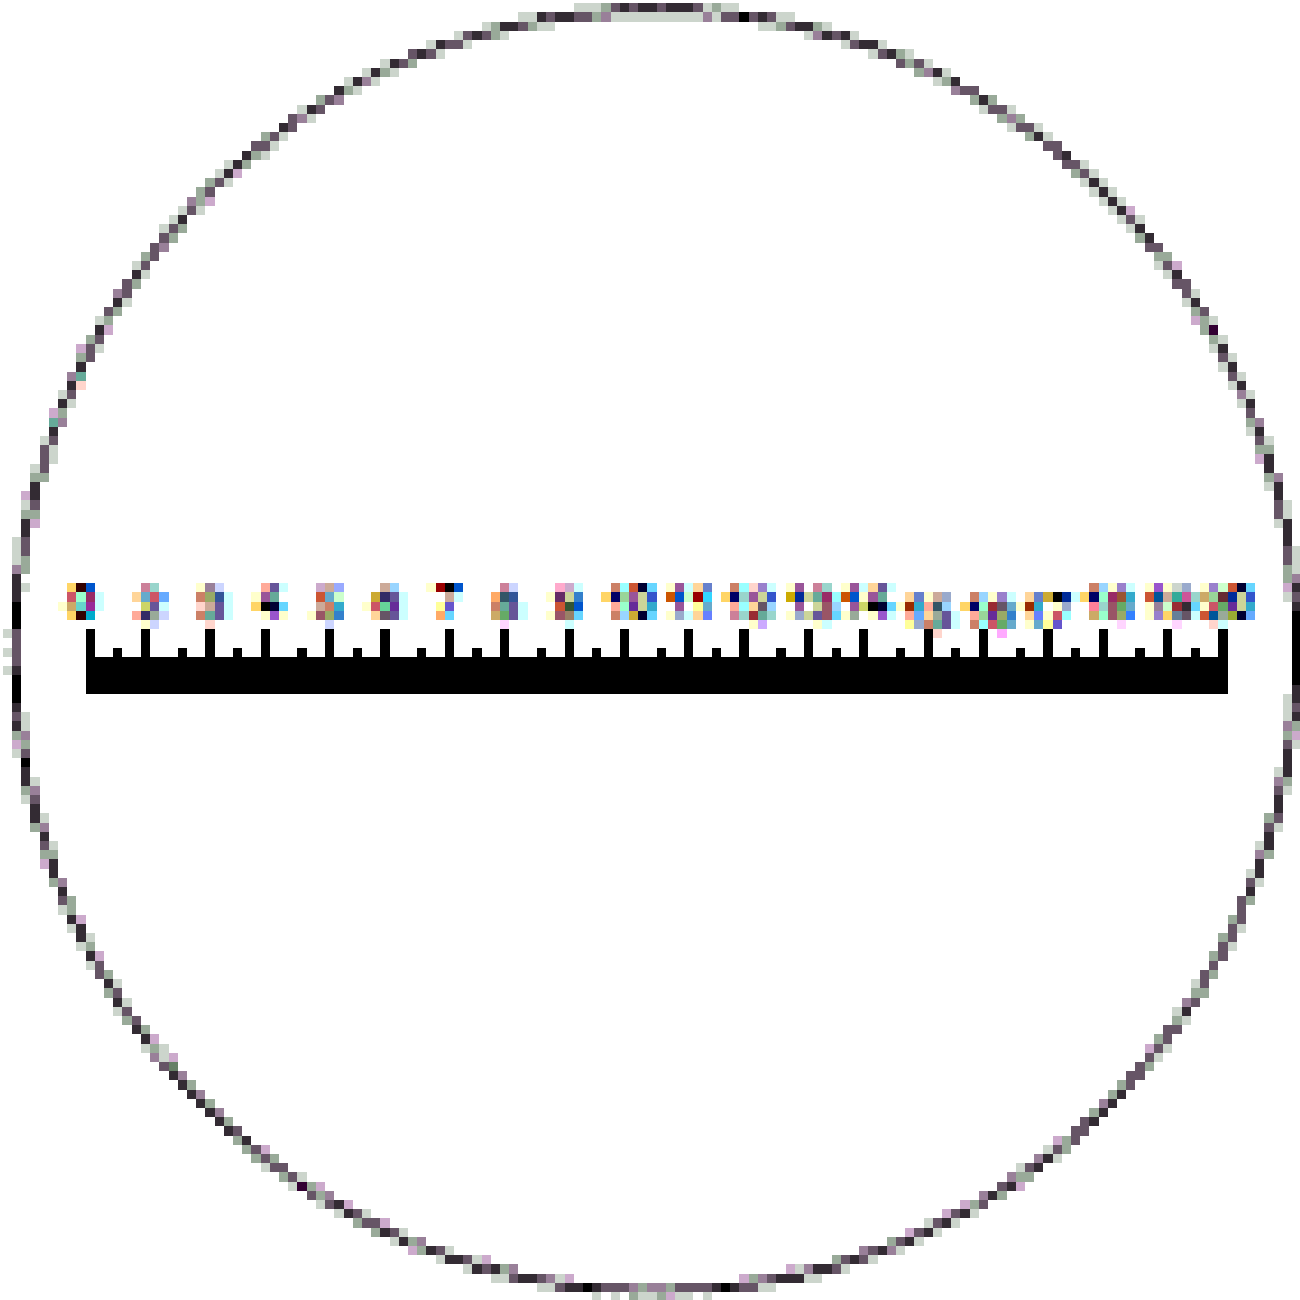

# 7X Loupe w/ 5 Scales Set

Linear Scale

Stock **#39-097** **8 In Stock**

⊖ 1 ⊕ €201<sup>00</sup>

**ADD TO CART**

### Physical & Mechanical Properties

Field of View (inches):

1.2

Diameter of Included Lens (inches):

0.75

26.00 **Diameter of Compatible Reticle (mm):**

2.25 **Height (inches):**

### Loupe with 5 Scales Set

Each set comes with 5 individual reticle scales (26mm diameter for 7X, 35mm diameter for 10X) in a hard-shell vinyl storage case. The 7X or 10X focusing magnifier is a multi-element design with a removable clear acrylic base. Set includes [Linear Scale](#), [Multi-Scale](#), [Counting Grid](#), [Thickness Scale](#), and [Thread Size](#) reticles.

- 7X and 10X Magnifications Available
- Choose from Loupe, Illuminated Loupe and Loupe Sets
- Reticle Included with Each Option

Peak 7X or 10X Measuring Loupes come with a removable glass reticle scale placed in direct contact with the work to be measured for precise comparison. Additional [reticles](#) are also available. All models feature smooth-helicoid twist focus and fully coated achromatic lens systems for color correct flat field viewing. Peak 7X or 10X Measuring Loupes are offered in with a singular loupe, an illuminated loupe, and loupe sets. The included lens features a 0.75" diameter.