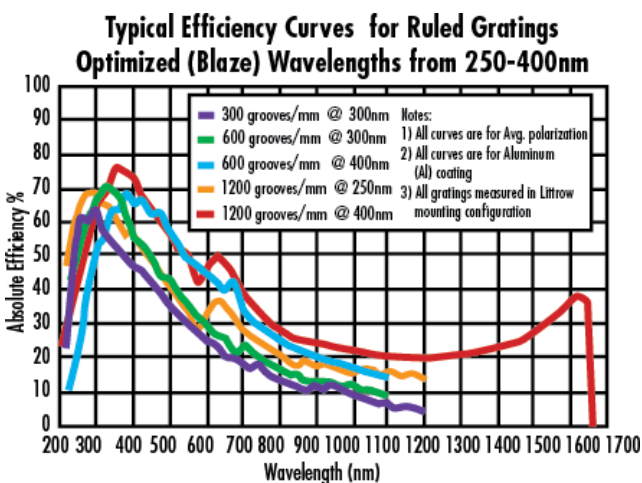

Ruled Grating	Construction:
Parallel to Short Dimension	Direction of Grooves:
25.00	Length (mm):
9.50 ±0.5	Thickness (mm):
25.00	Width (mm):
±0.5	Alignment of Grooves to Edge (°):

Optical Properties

830	Groove Density (grooves/mm):
700 - 3000	Wavelength Range (nm):
1200	Blaze Wavelength (nm):
29.87	Blaze Angle (°):
Bare Gold	Coating:
Float Glass	Substrate: ☐

Regulatory Compliance

Compliant	RoHS 2015:
View	Certificate of Conformance:
Compliant	Reach 247:

Product Details

- Increased Reflection from 700 - 1100nm

Near-IR (NIR) Reflective Gold Gratings are ruled gold-coated versions of our commercial gratings. These gratings provide increased reflection from 700 - 1100nm. This makes them an excellent choice for applications such as fiber optic pulse compression and spectroscopy setups using [silicon detectors](#). Near-IR (NIR) Reflective Gold Gratings feature a float glass substrate and a ruled grating construction. The gratings are available in three sizes, with varying groove densities and blaze wavelengths.

Handling Gratings: Gratings require special handling, making them prone to fingerprints and aerosols. Gratings should only be handled by the edges. Before attempting to clean a grating, please [contact us](#).

Technical Information