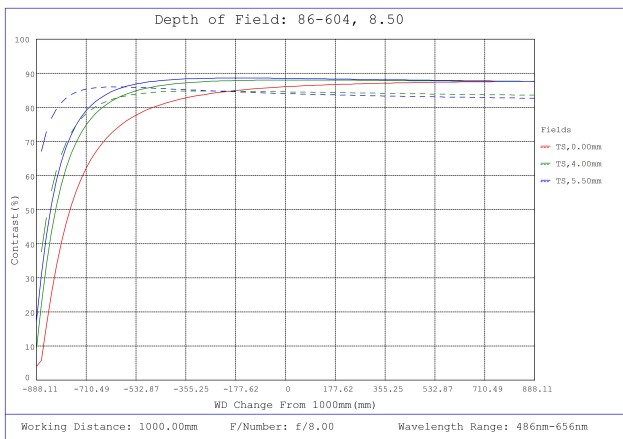

#86-604, 8.5mm, f/8 Ci Series Fixed Focal Length Lens, Depth of Field Plot, 1000mm Working Distance, f8

Focal Length	A	B	C	D
6mm	M34.0 x 0.5	47.8mm	34mm	1.17mm
12mm	M22.0 x 0.75	29.0mm	22mm	0.96mm
16mm	M22.0 x 0.75	40.8mm	22mm	1.09mm
25mm	M22.0 x 0.75	29.9mm	22mm	1.33mm
35mm	M25.5 x 0.5	41mm	22.5mm	3.82mm
50mm	M30.5 x 0.5	49.5mm	30.5mm	2.06mm