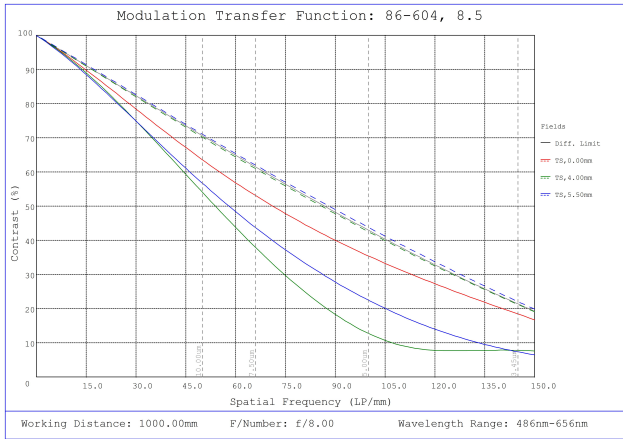

Optical Properties

128.6mm - 60.6°	Horizontal Field of View @ Max Sensor Format:
Horizontal: 124.9mm - 60.7° Vertical: 88.9mm - 45° Diagonal: 168.8mm - 77°	Field of View at Max Sensor Format:
128.6mm - 60.6°	Horizontal Field of View, 2/3" Sensor:
101.0mm - 49.2°	Horizontal Field of View, 1/1.8" Sensor:
88.3mm - 43.6°	Horizontal Field of View, 1/2" Sensor:
79.2mm - 39.5°	Horizontal Field of View, 1/2.5" Sensor:
64.6mm - 32.6°	Horizontal Field of View, 1/3" Sensor:
47.8mm - 24.4°	Horizontal Field of View, 1/4" Sensor:
11.00	Maximum Image Circle (mm):
0.0048	Numerical Aperture NA, Object Side:
7 (5)	Number of Elements (Groups):
8.50	Focal Length FL (mm):
100 - ∞	Working Distance (mm):
f/8	Aperture (f/#):
425 - 675nm BBAR	Coating:
425 - 675nm BBAR	Coating Specification:
8.22	Entrance Pupil Position (mm):
14.08	Object Space Principal Plane (mm):
6.67	Image Space Principal Plane (mm):
-18.51	Maximum Distortion (%):
-12.23	Exit Pupil Position (mm):
VIS	Lens Wavelength Range:

Sensor

2/3"	Maximum Sensor Format:
2.74	Pixel Size (µm):

Threading & Mounting

M30.5 x 0.50 (Male)	Filter Thread:
#89-932 (Required)	Filter Thread Adapter:
M22.0 x 0.5 (Male)	Front Thread:

#86-604, 8.5mm, f/8 Ci Series Fixed Focal Length Lens, Working Distance versus Field of View Plot

#86-604, 8.5mm, f/8 Ci Series Fixed Focal Length Lens, Modulated Transfer Function (MTF) Plot, 500mm Working Distance, f8

#86-604, 8.5mm, f/8 Ci Series Fixed Focal Length Lens, Depth of Field Plot, 500mm Working Distance, f8