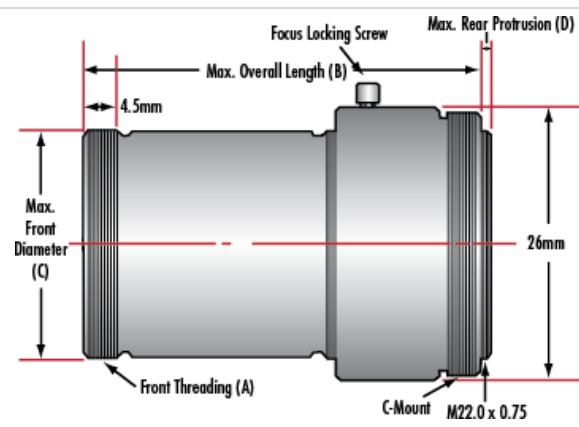

Compatible Cameras