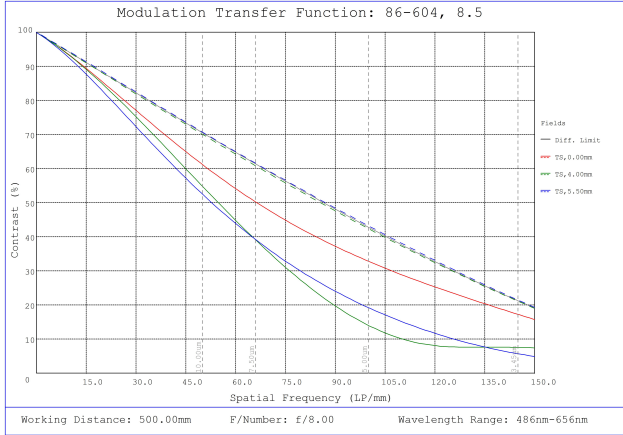

Optical Properties

128.6mm - 60.6°	Horizontal Field of View @ Max Sensor Format:
Horizontal: 124.9mm - 60.7° Vertical: 88.9mm - 45° Diagonal: 168.8mm - 77°	Field of View at Max Sensor Format:
128.6mm - 60.6°	Horizontal Field of View, 2/3" Sensor:
101.0mm - 49.2°	Horizontal Field of View, 1/1.8" Sensor:
88.3mm - 43.6°	Horizontal Field of View, 1/2" Sensor:
79.2mm - 39.5°	Horizontal Field of View, 1/2.5" Sensor:
64.6mm - 32.6°	Horizontal Field of View, 1/3" Sensor:
47.8mm - 24.4°	Horizontal Field of View, 1/4" Sensor:
11.00	Maximum Image Circle (mm):
0.0048	Numerical Aperture NA, Object Side:
7 (5)	Number of Elements (Groups):
8.50	Focal Length FL (mm):
100 - ∞	Working Distance (mm):
f/8	Aperture (f/#):
425 - 675nm BBAR	Coating:
425 - 675nm BBAR	Coating Specification:
8.22	Entrance Pupil Position (mm):
14.08	Object Space Principal Plane (mm):
6.67	Image Space Principal Plane (mm):
-18.51	Maximum Distortion (%):
-12.23	Exit Pupil Position (mm):
VIS	Lens Wavelength Range:

Sensor

2/3"	Maximum Sensor Format:
2.74	Pixel Size (µm):

Threading & Mounting

M30.5 x 0.50 (Male)	Filter Thread:
#89-932 (Required)	Filter Thread Adapter:
M22.0 x 0.5 (Male)	Front Thread:

#86-604, 8.5mm, f/8 Ci Series Fixed Focal Length Lens, Working Distance versus Field of View Plot

#86-604, 8.5mm, f/8 Ci Series Fixed Focal Length Lens, Modulated Transfer Function (MTF) Plot, 500mm Working Distance, f8

#86-604, 8.5mm, f/8 Ci Series Fixed Focal Length Lens, Depth of Field Plot, 500mm Working Distance, f8