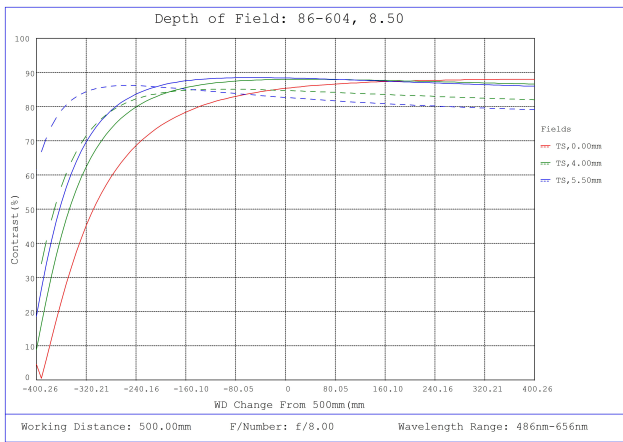

#86-604, 8.5mm, f/8 Ci Series Fixed Focal Length Lens, Depth of Field Plot, 500mm Working Distance, f8