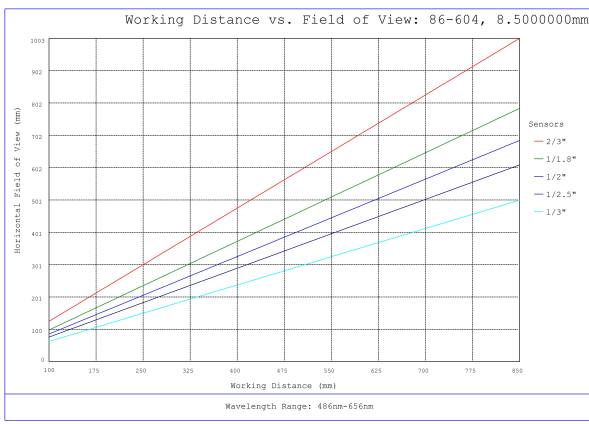

Optical Properties

128.6mm - 60.6°	Horizontal Field of View @ Max Sensor Format:
Horizontal: 124.9mm - 60.7° Vertical: 88.9mm - 45° Diagonal: 168.8mm - 77°	Field of View at Max Sensor Format:
128.6mm - 60.6°	Horizontal Field of View, 2/3" Sensor:
101.0mm - 49.2°	Horizontal Field of View, 1/1.8" Sensor:
88.3mm - 43.6°	Horizontal Field of View, 1/2" Sensor:
79.2mm - 39.5°	Horizontal Field of View, 1/2.5" Sensor:
64.6mm - 32.6°	Horizontal Field of View, 1/3" Sensor:
47.8mm - 24.4°	Horizontal Field of View, 1/4" Sensor:
11.00	Maximum Image Circle (mm):
0.0048	Numerical Aperture NA, Object Side:
7 (5)	Number of Elements (Groups):
8.50	Focal Length FL (mm):
100 - ∞	Working Distance (mm):
f/8	Aperture (f/#):
425 - 675nm BBAR	Coating:
425 - 675nm BBAR	Coating Specification:
8.22	Entrance Pupil Position (mm):
14.08	Object Space Principal Plane (mm):
6.67	Image Space Principal Plane (mm):
-18.51	Maximum Distortion (%):
-12.23	Exit Pupil Position (mm):
VIS	Lens Wavelength Range:

Sensor

2/3"	Maximum Sensor Format:
2.74	Pixel Size (µm):

Threading & Mounting

M30.5 x 0.50 (Male)	Filter Thread:
#89-932 (Required)	Filter Thread Adapter:
M22.0 x 0.5 (Male)	Front Thread:

#86-604, 8.5mm, f/8 Ci Series Fixed Focal Length Lens, Working Distance versus Field of View Plot