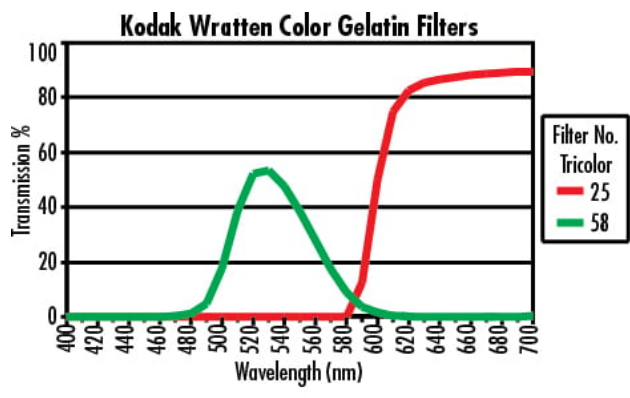

Special Handling

These optics require special handling to avoid damage and ensure long-term performance. Proper handling, cleaning, and storage are essential to maintain optical quality. Explore our [Optics Cleaning Resources](#) for step-by-step guides and best practices. For personalized assistance, [Email us](#) or [Chat](#) with our technical support team.