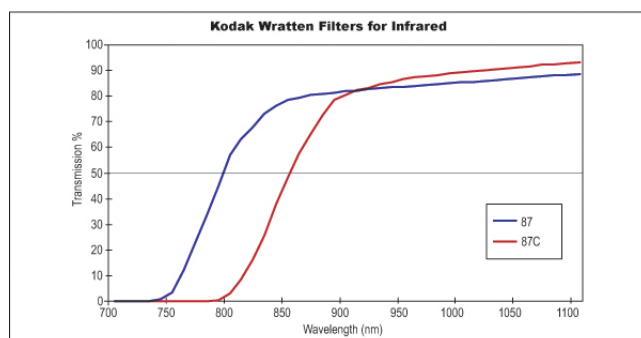

Length (mm):
75.00

Thickness (mm):
0.10

Width (mm):
75.00

Optical Properties

Glass/Filter Number:
87C

Substrate: ☐
Wratten 2

Coating:
Uncoated

Color:
Infrared

Regulatory Compliance

RoHS 2015:
[Compliant](#)

Certificate of Conformance:
[View](#)

Reach 247:
[Compliant](#)

Product Details

- Ideal for Color Correction and Attenuation
- IR Filters Have No Transmittance from 400 - 700nm
- [Powder-Free Latex Gloves](#) Available for Handling

Kodak Wratten Filters are ideal for color correction and attenuation in photography, astronomy, and industrial machine vision applications. These filters are designed with several layers of gel containing dyes, a gel inner layer, and a polyurethane topcoat. When handling these filters, [powder-free latex gloves](#) or [fingercots](#) are recommended and the filters should only be handled by the edges or corners to avoid damage. Kodak Wratten Filters can be easily scratched or contaminated and should be stored in their original packaging when not in use. These filters are available in a range of visible colors or Infrared with no transmittance from 400 - 700nm.

Note: Storage in humid environments can cause the filters to cloud. Do not exceed temperatures beyond 50°C for extended periods of time.

Technical Information