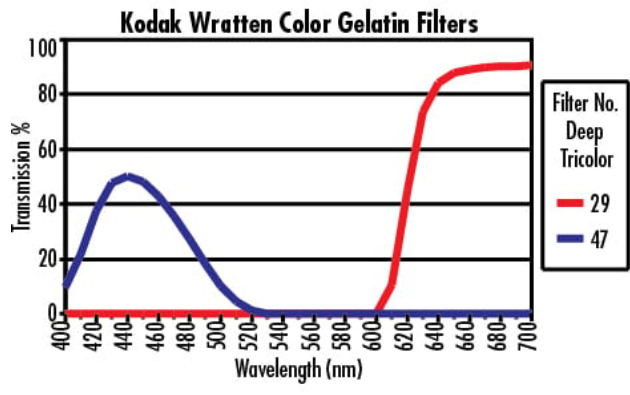

Special Handling

These optics require special handling to avoid damage and ensure long-term performance. Proper handling, cleaning, and storage are essential to maintain optical quality. Explore our [Optics Cleaning Resources](#) for step-by-step guides and best practices. For personalized assistance, [Email us](#) or [Chat](#) with our technical support team.