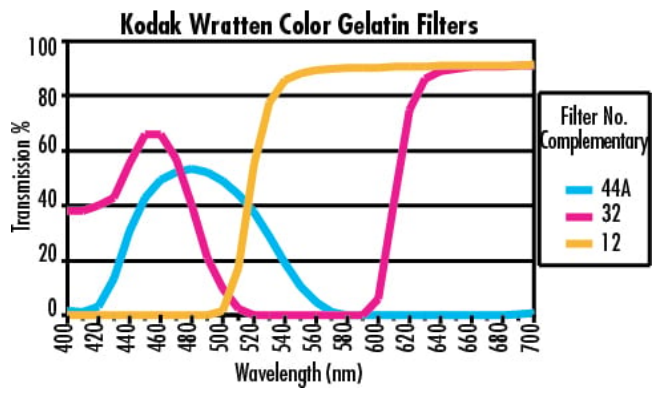

Special Handling

These optics require special handling to avoid damage and ensure long-term performance. Proper handling, cleaning, and storage are essential to maintain optical quality. Explore our [Optics Cleaning Resources](#) for step-by-step guides and best practices. For personalized assistance, [Email us](#) or [Chat](#) with our technical support team.