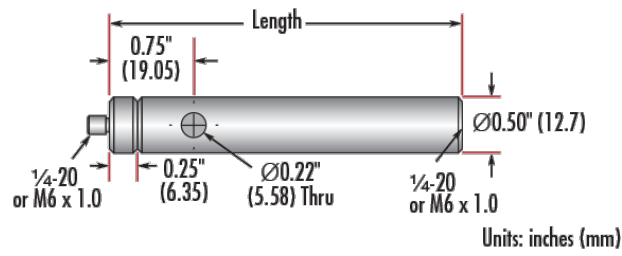

Diameter (inches):
0.5

Threading & Mounting

Male Thread:
1/4-20

Regulatory Compliance

RoHS 2015:
Compliant

Certificate of Conformance:
[View](#)

REACH 241:
Compliant

Product Details

Adapter #58-983 is included. Additional [thread adapters](#) available separately.

- Male 8-32 or 1/4-20 Stud, Female 1/4-20 Base
- Posts Include Interchangeable Male Stud and Removable Base S.H.S.S.
- Available in Variety of Lengths
- [Metric Versions Also Available](#)

TECHSPEC® English Stainless Steel Mounting Posts include a 1/4" long male thread stud adapter that is easily interchangeable with other adapters to ensure compatibility between these posts and any optical mount. Removing the included adapter reveals female 8-32 threads on the post. Each optical post also has a thru-hole to allow an Allen wrench or other tool to rotate the post easily. Thread values are laser engraved on each post for quick identification and integration. TECHSPEC English Stainless Steel Mounting Posts are offered in a variety of lengths. [Metric Versions are also available for purchase.](#)

Technical Information

#68-230		
Stock No.	Description	Qty
#59-751	Steel Post, 1" Length	1
#59-752	Steel Post, 1.5" Length	1
#58-999	Steel Post, 2" Length	2
#59-754	Steel Post, 3" Length	2
#59-000	Steel Post, 4" Length	2
#59-008	Steel Post, 6" Length	1
#59-009	Steel Post, 8" Length	1

#68-229		
Stock No.	Description	Qty
#58-960	Steel Post, 1" Length	1
#58-961	Steel Post, 1.5" Length	1
#58-962	Steel Post, 2" Length	2
#58-964	Steel Post, 3" Length	2
#58-965	Steel Post, 4" Length	2
#58-966	Steel Post, 6" Length	1
#58-967	Steel Post, 8" Length	1