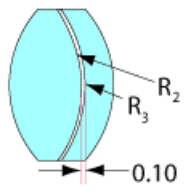

Airspaced

Coating Curves