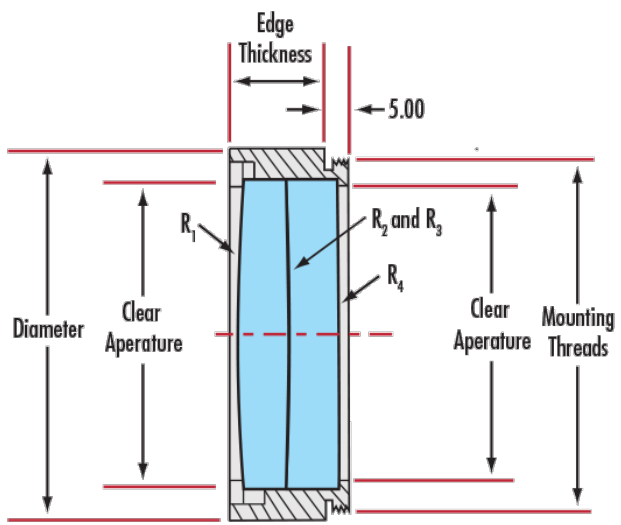

## Product Details

- Offered in Cemented or Air-Spaced Designs
- Mounted Versions Available for Easy Integration
- Feature MgF<sub>2</sub> Anti-Reflection Coating

TECHSPEC® Large Precision Achromatic Lenses offer near-diffraction limited performance across the designated wavelength range. These color-corrected achromatic lenses feature long focal lengths and are available in either cemented or air-spaced designs. The lenses have a MgF<sub>2</sub> anti-reflection coating and are available in diameters up to 140mm. TECHSPEC® Large Precision Achromatic Lenses, in the mounted version, feature a male mounting thread for easy integration into optical systems. Adhesive foil spacers and mounting instructions are included for unmounted, air-spaced achromatic lenses.

## Coating Curves