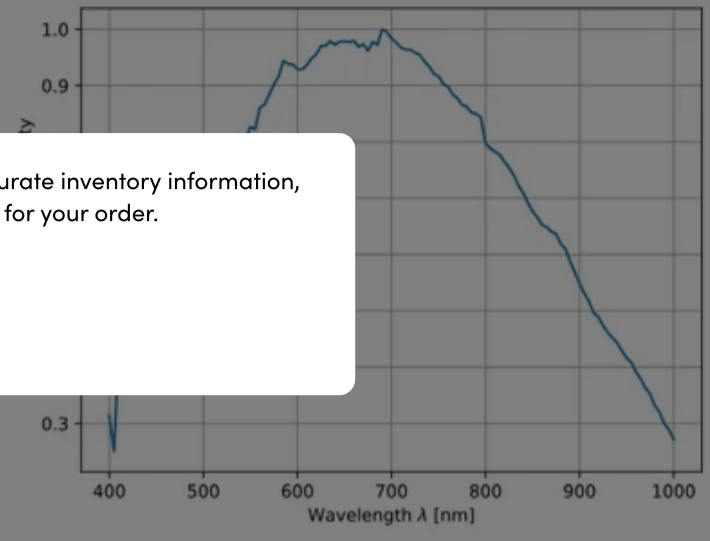

## Technical Information

IMX676 Sensor QE Curve

IMX900 Sensor QE Curve

Please select your shipping country to view the most accurate inventory information, and to determine the correct Edmund Optics sales office for your order.