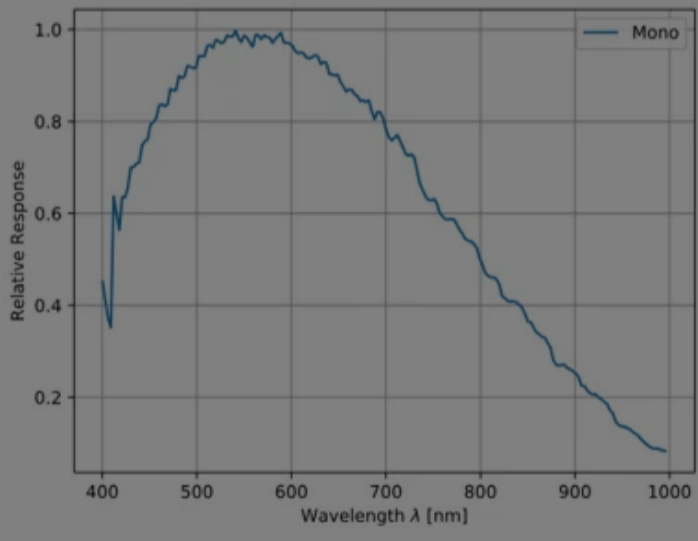

## Technical Information

IMX676 Sensor QE Curve

IMX900 Sensor QE Curve

Please select your shipping country to view the most accurate inventory information, and to determine the correct Edmund Optics sales office for your order.

**Select Your Country/Region:**

GMAX2505 Sensor QE Curve

IMX546 Sensor QE Curve

GMAX2509 Sensor QE Curve

IMX545 Sensor QE Curve

GMAX2518 Sensor QE Curve

IMX547 Sensor QE Curve

E2525A Sensor QE Curve