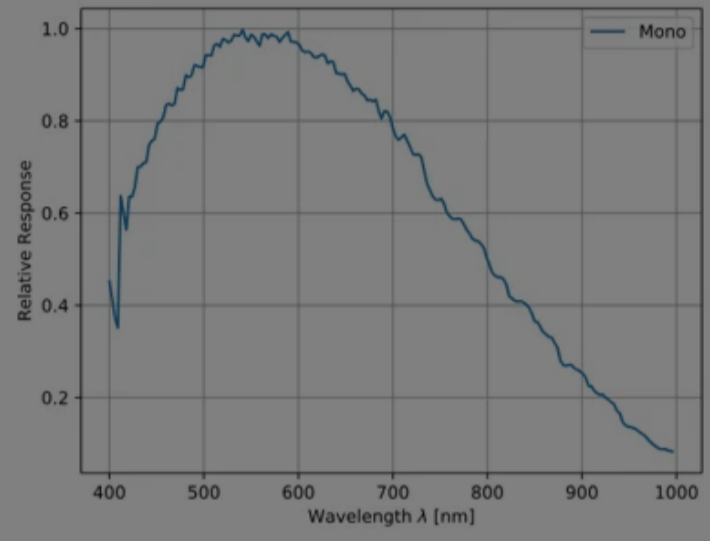

IMX546 Sensor QE Curve

GMAX2509 Sensor QE Curve