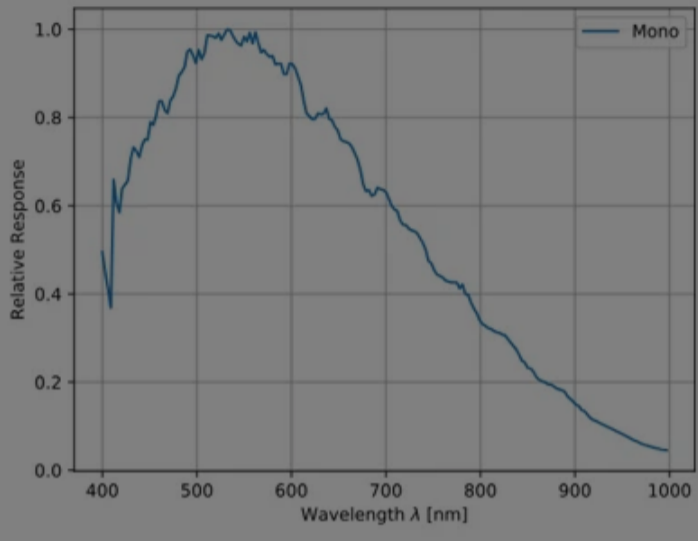

## Technical Information

IMX676 Sensor QE Curve

IMX900 Sensor QE Curve

Please select your shipping country to view the most accurate inventory information, and to determine the correct Edmund Optics sales office for your order.

**Select Your Country/Region:**

GMAX2505 Sensor QE Curve

IMX546 Sensor QE Curve

GMAX2509 Sensor QE Curve

IMX545 Sensor QE Curve

GMAX2518 Sensor QE Curve

IMX547 Sensor QE Curve

E2525A Sensor QE Curve