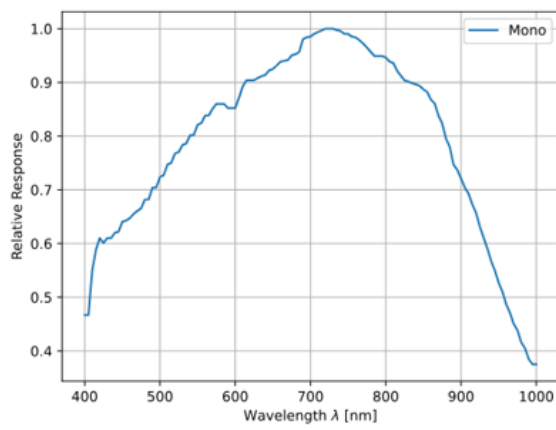

- SONY Pregius S Sensors Available with up to 24MP
- Proven Compact Housing (29 x 29mm)
- Powerful Computer Vision Feature Set with Optional Beyond Features
- [Basler ace GigE Cameras](#) Also Available

Basler ace2 GigE/5GigE Cameras are available in two versions that provide optimized hardware design, proven compact and robust housing, and state of the art CMOS sensor technology with excellent image quality from Sony's 2nd-Gen Pregius, 3rd-Gen STARVIS, or the latest 4th-Gen Pregius S sensors. These second-generation Ace cameras include all of the components of the first-generation Ace cameras along with integrated features such as a status LED, removable IR cut filter, and robust M8 connector. The Basler ace2 GigE/5GigE Camera Basic version offers excellent price to performance ratio with powerful Computer Vision feature set, while the Pro version unlocks unique advanced Beyond features such as Pixel Beyond and Compression Beyond for maximum performance to meet with demanding application requirements. These cameras include the industry proven Basler Pylon SDK Software and Driver and conform to GenICam (GigE Vision 2.0) standards, making them a fast and cost-effective solution to software integration. Basler ace2 Cameras are available in both GigE, 5GigE and USB3.0 interfaces and are ideal for a wide range of applications such as factory automation and industrial robotics.

Technical Information

IMX676 Sensor QE Curve