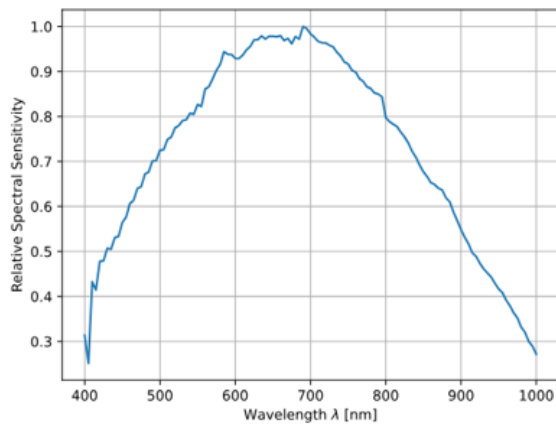

IMX900 Sensor QE Curve