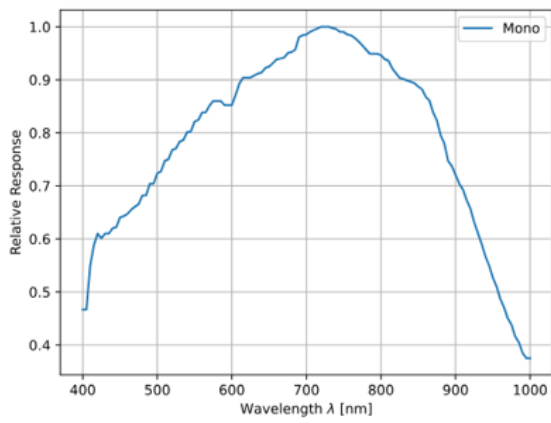

- SONY Pregius S Sensors Available with up to 24MP
- Proven Compact Housing (29 x 29mm)
- Powerful Computer Vision Feature Set with Optional Beyond Features
- [Basler ace GigE Cameras](#) Also Available

Basler ace2 GigE/5GigE Cameras are available in two versions that provide optimized hardware design, proven compact and robust housing, and state of the art CMOS sensor technology with excellent image quality from Sony's 2nd-Gen Pregius, 3rd-Gen STARVIS, or the latest 4th-Gen Pregius S sensors. These second-generation Ace cameras include all of the components of the first-generation Ace cameras along with integrated features such as a status LED, removable IR cut filter, and robust MB connector. The Basler ace2 GigE/5GigE Camera Basic version offers excellent price to performance ratio with powerful Computer Vision feature set, while the Pro version unlocks unique advanced Beyond features such as Pixel Beyond and Compression Beyond for maximum performance to meet with demanding application requirements. These cameras include the industry proven Basler Pylon SDK Software and Driver and conform to GenICam (GigE Vision 2.0) standards, making them a fast and cost-effective solution to software integration. Basler ace2 Cameras are available in both GigE, 5GigE and USB3.0 interfaces and are ideal for a wide range of applications such as factory automation and industrial robotics.

Technical Information

IMX676 Sensor QE Curve