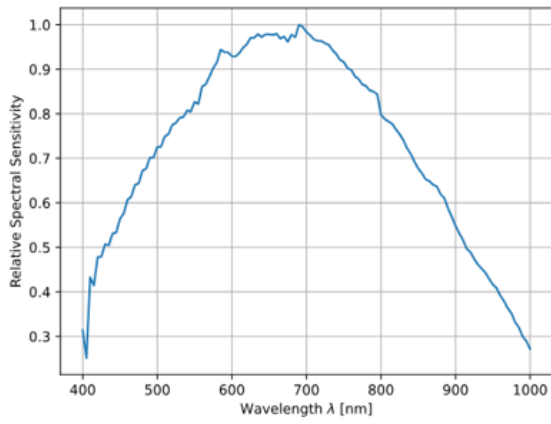

IMX900 Sensor QE Curve