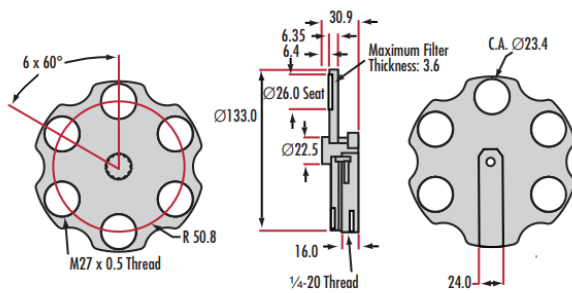

Retainer rings are included with the filter wheels, which can hold a maximum filter thickness of 3.6mm. The C-Mount Adapters allow the use of **C-Mount components**, including our C-Mount Lens Mounts which can hold filters of varying size and thickness. The filter wheel assembly can be easily mounted using the 1/4-20 tapped hole at the base. Other useful features include labeled filter positions, a finger groove on the outer diameter for easy rotation, and a removable front knob for interchanging filter wheels. Filter Wheel Only (#56-783 & #58-183) can be purchased separately for switching wheels on the assembly, without removing filters. Common applications include fluorescence imaging, DNA sequencing, polymerase chain reaction (PCR) diagnostic instruments, attenuating low power lasers, and variable filters for machine vision. Filter Wheels are available **Pre-Loaded** with our TECHSPEC® Neutral Density Filters, Shortpass Filters, Longpass Filters or Bandpass Filters.

Technical Information

6-Position Filter Wheel Assembly