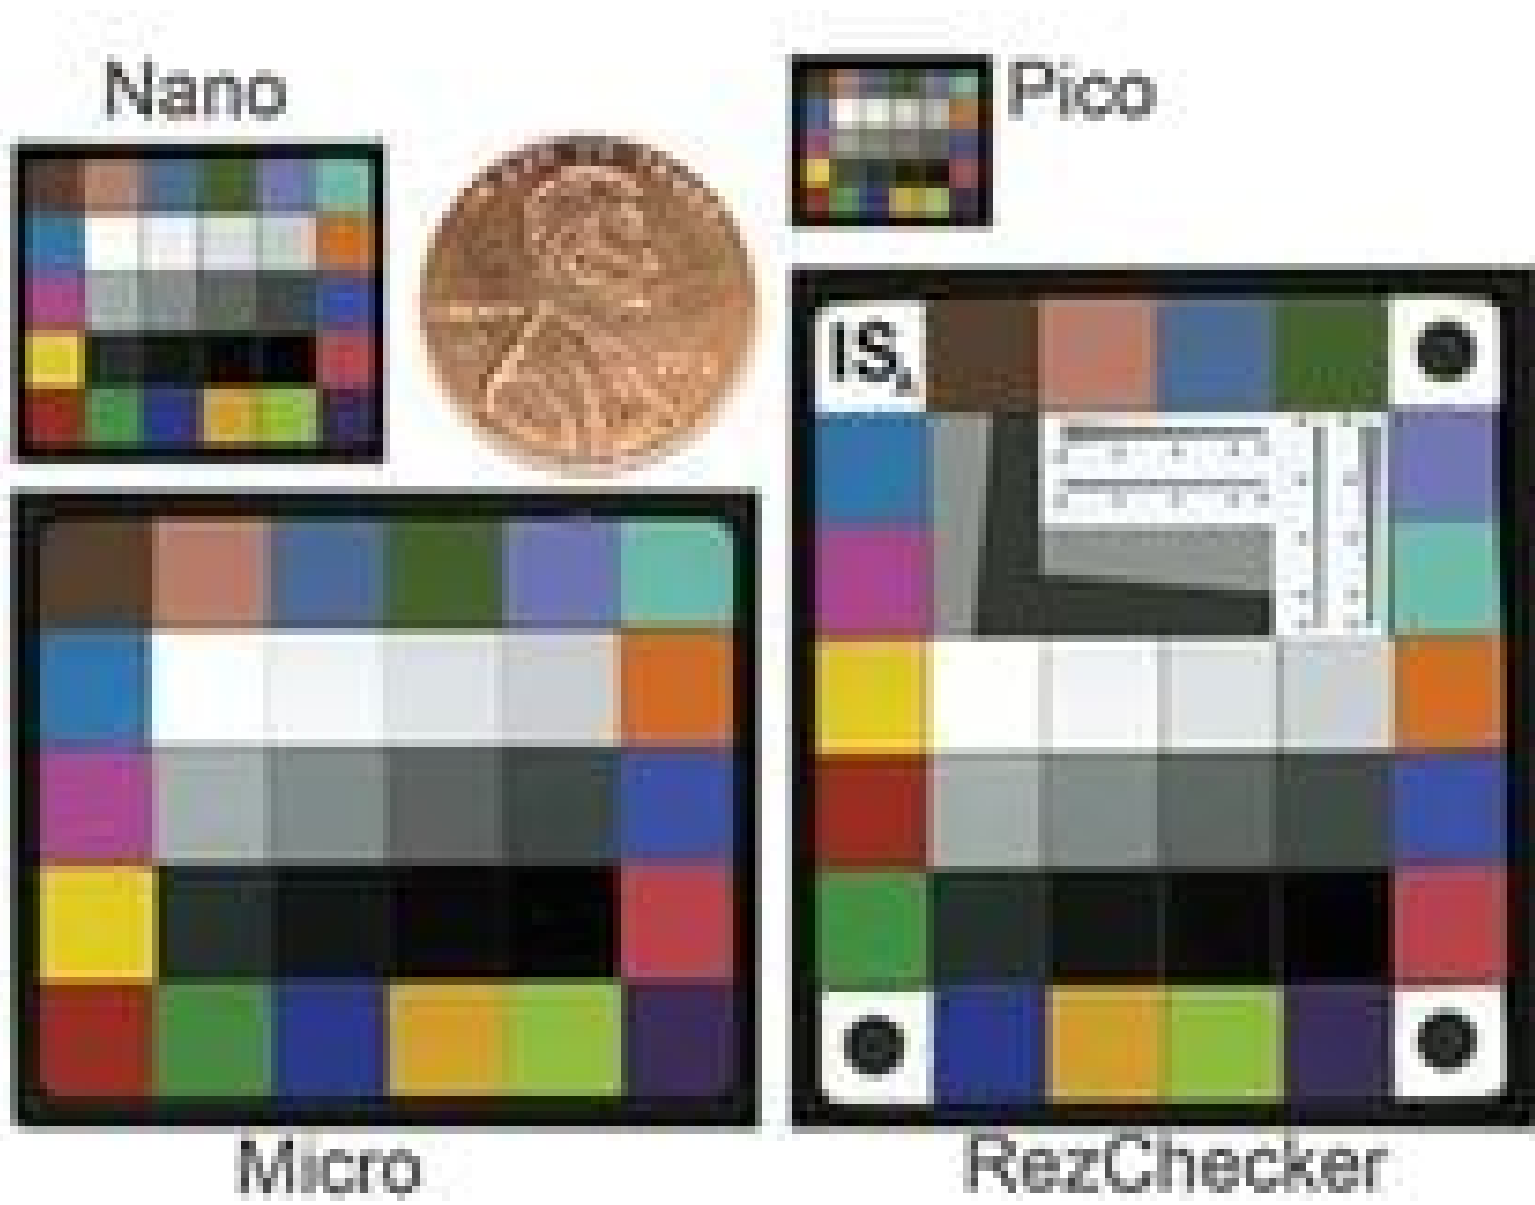

ColorGauge Micro, Matte

Stock **#87-420** **5 In Stock**

⊖ 1 ⊕ €326⁰⁰

ADD TO CART

Volume Pricing

Qty 1-4	€326,00 each
Qty 5+	€310,60 each
Need More?	Request Quote

ⓘ Prices shown are exclusive of VAT/local taxes

Product Downloads

General

Note:

All 12 Grayscale Patches Matte. All 18 Color Patches Matte.

Product is intended for visual evaluation of resolution, not for objective measurement of resolution. It may be possible that small scratches or blemishes may appear on product and will not affect performance.

Physical & Mechanical Properties

1.625	Length (inches):
1.52	Thickness (mm):
1.375	Width (inches):
30.00	Number of Patches:
1/4"	Patch Size:

Regulatory Compliance

[View](#) **Certificate of Conformance:**

Product Details

- Test True Color Balance
- Natural, Chromatic, Primary, and Grayscale Colors
- Up to 30 Scientifically Designed Patches

Color Checkers feature a unique test pattern scientifically designed to help determine the true color balance or optical density of any color rendition system. It is an industry-standard that provides a non-subjective comparison with a "test pattern" of scientifically prepared squares ranging from natural colors to Grayscale. Each color will reflect light in the same way in all parts of the visible spectrum, thus maintaining color consistency over different illumination options. Color Checkers are offered with both gloss and matte color patches, with gloss patches providing an extended dynamic range with a limited illumination geometry and matte patches having a smaller dynamic range but are more usable with a narrow illumination geometry. These color checkers also range in size from fractions of an inch to standard A4 letter size, making them ideal for a wide array of applications such as spectroscopy, machine vision, photography, graphic arts, electronic publishing, and television.