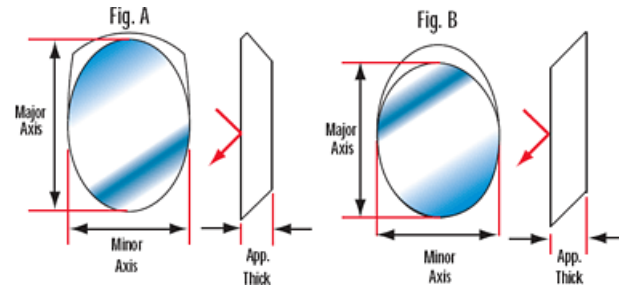

ⓘ Prices shown are exclusive of VAT/local taxes

Product Downloads

General

Flat Mirror **Type:**
Flatness specification is Peak to Valley **Note:**

Physical & Mechanical Properties

±0.060 **Thickness Tolerance (inches):**

B	12.70	17.96	3.81	#32-270	#32-271	#43-573	#32-272	#32-273	#89-454
B	22.23	31.42	6.35	#32-093	#30-836	#43-574	#32-131	#32-085	#89-455
B	26.97	38.15	6.35	#32-094	#30-837	#43-575	#32-132	#32-086	#89-456
A	31.75	44.91	9.53	#32-095	#30-205	#43-576	#32-133	#32-087	#89-457
A	38.10	53.87	9.53	#32-096	#30-258	#43-577	#32-134	#32-088	#89-458
A	47.63	67.36	11.68	#32-097	#30-840	#43-578	#32-135	#32-089	#89-459
B	57.15	80.82	15.88	#32-098	#41-131	#43-579	#32-136	#32-090	#89-460
B	66.68	94.28	15.88	#32-099	#42-583	#43-580	#32-137	#32-091	#89-461
B	76.20	107.77	19.05	#32-100	#42-584	#43-581	#32-138	#32-092	#89-462

Coating Curves