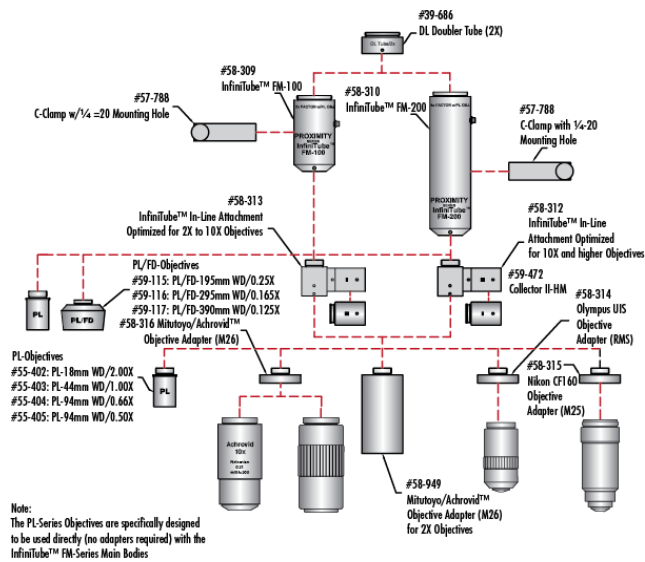

Compliant

Reach 224:

Compliant

Certificate of Conformance:

[View](#)

Product Details

- Direct to Video C-Mount for 2/3" and Smaller Sensor Cameras
- Internal Focusing

InfiniTube™ FM Systems are used to mount infinite-conjugate objectives to C-mount cameras, yielding magnifications not possible with ordinary video lenses, such as 50X magnification. The InfiniTube™ system can be configured in a variety of fashions. It can be utilized alone (InfiniTube™ #58-310 or #58-309) for applications where illumination is provided from another source such as a backlight or directional illumination. The InfiniTube™ FM Systems can also be configured for in-line illumination with attachments. The first in-line attachment (#58-313) has been designed for high performance with objectives having a magnification of 10X or below and is not suggested for use with higher magnification objectives. The second in-line attachment (#58-312) has been designed to work with increased efficiency when used with magnifications of 10X or higher, but can be utilized with all magnifications. All in-line attachments accept our [Fiber Optic Light Guides](#) with a 0.312" tip diameter.

Note: [Standard system](#) for 2/3" sensors still available.

Technical Information

System Includes	Stock No.
InfiniTube In-Line Assembly Unit	#58-311
Hitachi KP-D20B Camera	#55-837
15.1" Diagonal LCD Monitor (US version only)	#56-522
Y-C Cable (6 ft.)	#39-255
Mitutoyo/Achrovid™ Objective Adapter	#58-316
M-150 Fiber Optic Illuminator	#55-718
Fiber Optic Light Guide (48" L)	#39-367
Fiber Optic Adapter	#38-944
Standard Boom Stand	#54-120
Rack & Pinion Mounting Plate	#54-123
C-Clamp with 1/4"-20 Mounting Hole	#57-788