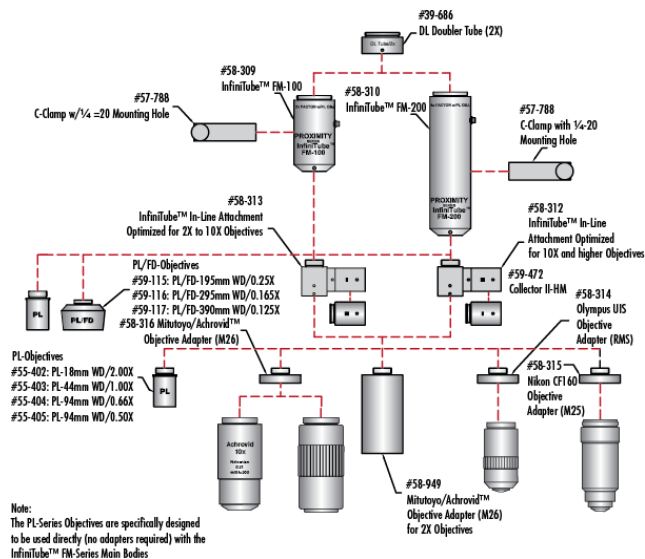

Compliant

Reach 224:

Compliant

Certificate of Conformance:

[View](#)

Product Details

- Direct to Video C-Mount for 2/3" and Smaller Sensor Cameras
- Internal Focusing

InfiniTube™ FM Systems are used to mount infinite-conjugate objectives to C-mount cameras, yielding magnifications not possible with ordinary video lenses, such as 50X magnification. The InfiniTube™ system can be configured in a variety of fashions. It can be utilized alone (InfiniTube™ #58-310 or #58-309) for applications where illumination is provided from another source such as a backlight or directional illumination. The InfiniTube™ FM Systems can also be configured for in-line illumination with attachments. The first in-line attachment (#58-313) has been designed for high performance with objectives having a magnification of 10X or below and is not suggested for use with higher magnification objectives. The second in-line attachment (#58-312) has been designed to work with increased efficiency when used with magnifications of 10X or higher, but can be utilized with all magnifications. All in-line attachments accept our [Fiber Optic Light Guides](#) with a 0.312" tip diameter.

Note: [Standard system](#) for 2/3" sensors still available.

Technical Information

System Includes	Stock No.
InfiniTube In-Line Assembly Unit	#58-311
Hitachi KP-D20B Camera	#55-837
15.1" Diagonal LCD Monitor (US version only)	#56-522
Y-C Cable (6 ft.)	#39-255
Mitutoyo/Achrovid™ Objective Adapter	#58-316
M-150 Fiber Optic Illuminator	#55-718
Fiber Optic Light Guide (48" L)	#39-367
Fiber Optic Adapter	#38-944
Standard Boom Stand	#54-120
Rack & Pinion Mounting Plate	#54-123
C-Clamp with 1/4-20 Mounting Hole	#57-788