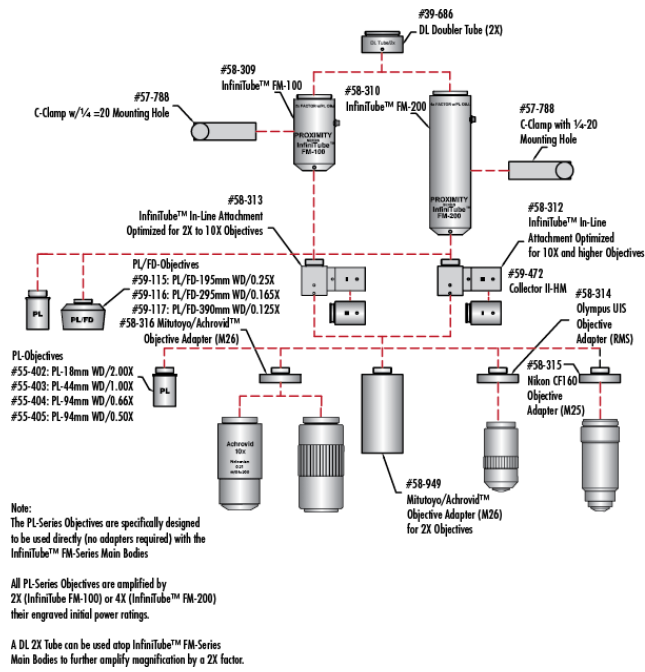

Product Details

- Direct to Video C-Mount for 2/3" and Smaller Sensor Cameras
- Internal Focusing

InfiniTube™ FMSystems are used to mount infinite-conjugate objectives to C-mount cameras, yielding magnifications not possible with ordinary video lenses, such as 50X magnification. The InfiniTube™ system can be configured in a variety of fashions. It can be utilized alone (InfiniTube™ #58-310 or #58-309) for applications where illumination is provided from another source such as a backlight or directional illumination. The InfiniTube™ FMSystems can also be configured for in-line illumination with attachments. The first in-line attachment (#58-313) has been designed for high performance with objectives having a magnification of 10X or below and is not suggested for use with higher magnification objectives. The second in-line attachment (#58-312) has been designed to work with increased efficiency when used with magnifications of 10X or higher, but can be utilized with all magnifications. All in-line attachments accept our [Fiber Optic Light Guides](#) with a 0.312" tip diameter.

Note: [Standard system](#) for 2/3" sensors still available.

Technical Information

System Includes	Stock No.
InfiniTube In-Line Assembly Unit	#58-311
Hitachi KP-D20B Camera	#55-837
15.1" Diagonal LCD Monitor (US version only)	#56-522
Y-C Cable (6 ft.)	#39-255
Mitutoyo/Achrovid™ Objective Adapter	#58-316
M-150 Fiber Optic Illuminator	#55-718
Fiber Optic Light Guide (48" L)	#39-367
Fiber Optic Adapter	#38-944
Standard Boom Stand	#54-120
Rack & Pinion Mounting Plate	#54-123
C-Clamp with 1/4-20 Mounting Hole	#57-788