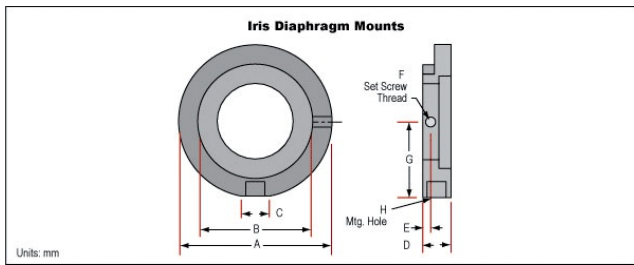

## Threading & Mounting

8-32  
**Mounting Threads:**  
 4-40  
**Set Screw Thread:**

## Technical Information

Iris Diameter	A	B	C	D	E	F	G	H	Stock No.
19.8	30.8	19.8	6.1	6.35	2.5	4-40	15.1	8-32	<a href="#">#53-918</a>
37.0	50.8	37.0	9.0	9.5	2.8	6-32	25.0	1/4-20	<a href="#">#53-919</a>
53.0	66.0	53.0	9.9	9.5	3.0	6-32	32.7	1/4-20	<a href="#">#53-920</a>
70.0	86.0	70.0	10.1	9.5	3.8	6-32	42.7	1/4-20	<a href="#">#53-921</a>
21.0	32.0	21.0	6.2	9.5	3.2	4-40	15.7	8-32	<a href="#">#54-862</a>
38.0	52.0	38.0	9.1	9.5	3.2	6-32	25.6	1/4-20	<a href="#">#54-863</a>
54.0	67.0	54.0	8.9	9.5	3.8	6-32	33.2	1/4-20	<a href="#">#54-864</a>
72.0	88.0	72.0	10.3	11.5	3.8	6-32	43.7	1/4-20	<a href="#">#54-865</a>