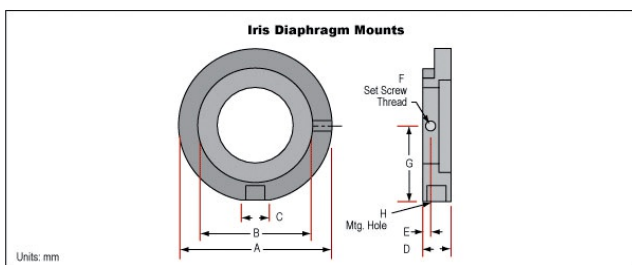

### Physical & Mechanical Properties

Compatible Iris Diameter (mm):

24.0

Outer Diameter (mm):

39.0

Thickness (mm):  
6.00

Optical Axis Height (mm):  
19.05

## Threading & Mounting

Mounting Threads:  
M4 x0.7 and 8-32

Set Screw Thread:  
4-40

## Technical Information

Iris Diameter	A	B	C	D	E	F	G	H	Stock No.
19.8	30.8	19.8	6.1	6.35	2.5	4-40	15.1	8-32	<a href="#">#53-918</a>
37.0	50.8	37.0	9.0	9.5	2.8	6-32	25.0	1/4-20	<a href="#">#53-919</a>
53.0	66.0	53.0	9.9	9.5	3.0	6-32	32.7	1/4-20	<a href="#">#53-920</a>
70.0	86.0	70.0	10.1	9.5	3.8	6-32	42.7	1/4-20	<a href="#">#53-921</a>
21.0	32.0	21.0	6.2	9.5	3.2	4-40	15.7	8-32	<a href="#">#54-862</a>
38.0	52.0	38.0	9.1	9.5	3.2	6-32	25.6	1/4-20	<a href="#">#54-863</a>
54.0	67.0	54.0	8.9	9.5	3.8	6-32	33.2	1/4-20	<a href="#">#54-864</a>
72.0	88.0	72.0	10.3	11.5	3.8	6-32	43.7	1/4-20	<a href="#">#54-865</a>