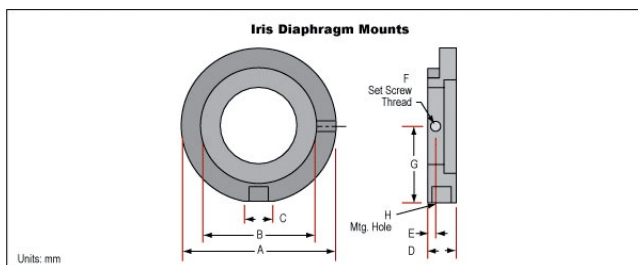

### Physical & Mechanical Properties

Compatible Iris Diameter (mm):  
28.0

Outer Diameter (mm):  
52.0

Thickness (mm):  
6.00

Optical Axis Height (mm):  
25.40

## Threading & Mounting

Mounting Threads:  
M4 x0.7 and 8-32

Set Screw Thread:  
4-40

## Technical Information

| Iris Diameter | A    | B    | C    | D    | E   | F    | G    | H      | Stock No.               |
|---------------|------|------|------|------|-----|------|------|--------|-------------------------|
| 19.8          | 30.8 | 19.8 | 6.1  | 6.35 | 2.5 | 4-40 | 15.1 | 8-32   | <a href="#">#53-918</a> |
| 37.0          | 50.8 | 37.0 | 9.0  | 9.5  | 2.8 | 6-32 | 25.0 | 1/4-20 | <a href="#">#53-919</a> |
| 53.0          | 66.0 | 53.0 | 9.9  | 9.5  | 3.0 | 6-32 | 32.7 | 1/4-20 | <a href="#">#53-920</a> |
| 70.0          | 86.0 | 70.0 | 10.1 | 9.5  | 3.8 | 6-32 | 42.7 | 1/4-20 | <a href="#">#53-921</a> |
| 21.0          | 32.0 | 21.0 | 6.2  | 9.5  | 3.2 | 4-40 | 15.7 | 8-32   | <a href="#">#54-862</a> |
| 38.0          | 52.0 | 38.0 | 9.1  | 9.5  | 3.2 | 6-32 | 25.6 | 1/4-20 | <a href="#">#54-863</a> |
| 54.0          | 67.0 | 54.0 | 8.9  | 9.5  | 3.8 | 6-32 | 33.2 | 1/4-20 | <a href="#">#54-864</a> |
| 72.0          | 88.0 | 72.0 | 10.3 | 11.5 | 3.8 | 6-32 | 43.7 | 1/4-20 | <a href="#">#54-865</a> |