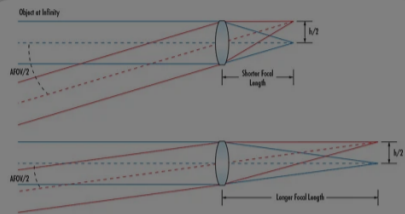

## Media Type

- Application Note
- Video
- Published Article
- FAQ
- Glossary
- Technical Tool

Please select your shipping country to view the most accurate inventory information, and to determine the correct Edmund Optics sales office for your order.

**Select Your Country/Region:**

▶ VIDEO

Wavelength and f#

APPLICATION NOTE

Understanding Focal Length and Field of View

APPLICATION NOTE

Introduction to Modulation Transfer Function

WEBINARS