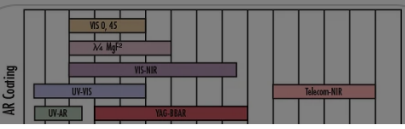

Media Type

- ☐ Application Note
- ☐ Video
- ☐ Published Article
- ☐ FAQ
- ☐ Glossary
- ☐ Technical Tool

Please select your shipping country to view the most accurate inventory information, and to determine the correct Edmund Optics sales office for your order.

Select Your Country/Region:

▶ VIDEO

Wavelength and f#