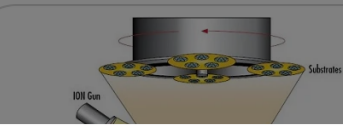

Media Type

- ☐ Application Note
- ☐ Video
- ☐ Published Article
- ☐ FAQ
- ☐ Glossary
- ☐ Technical Tool

Please select your shipping country to view the most accurate inventory information, and to determine the correct Edmund Optics sales office for your order.

Select Your Country/Region:

▶ VIDEO

Wavelength and f#