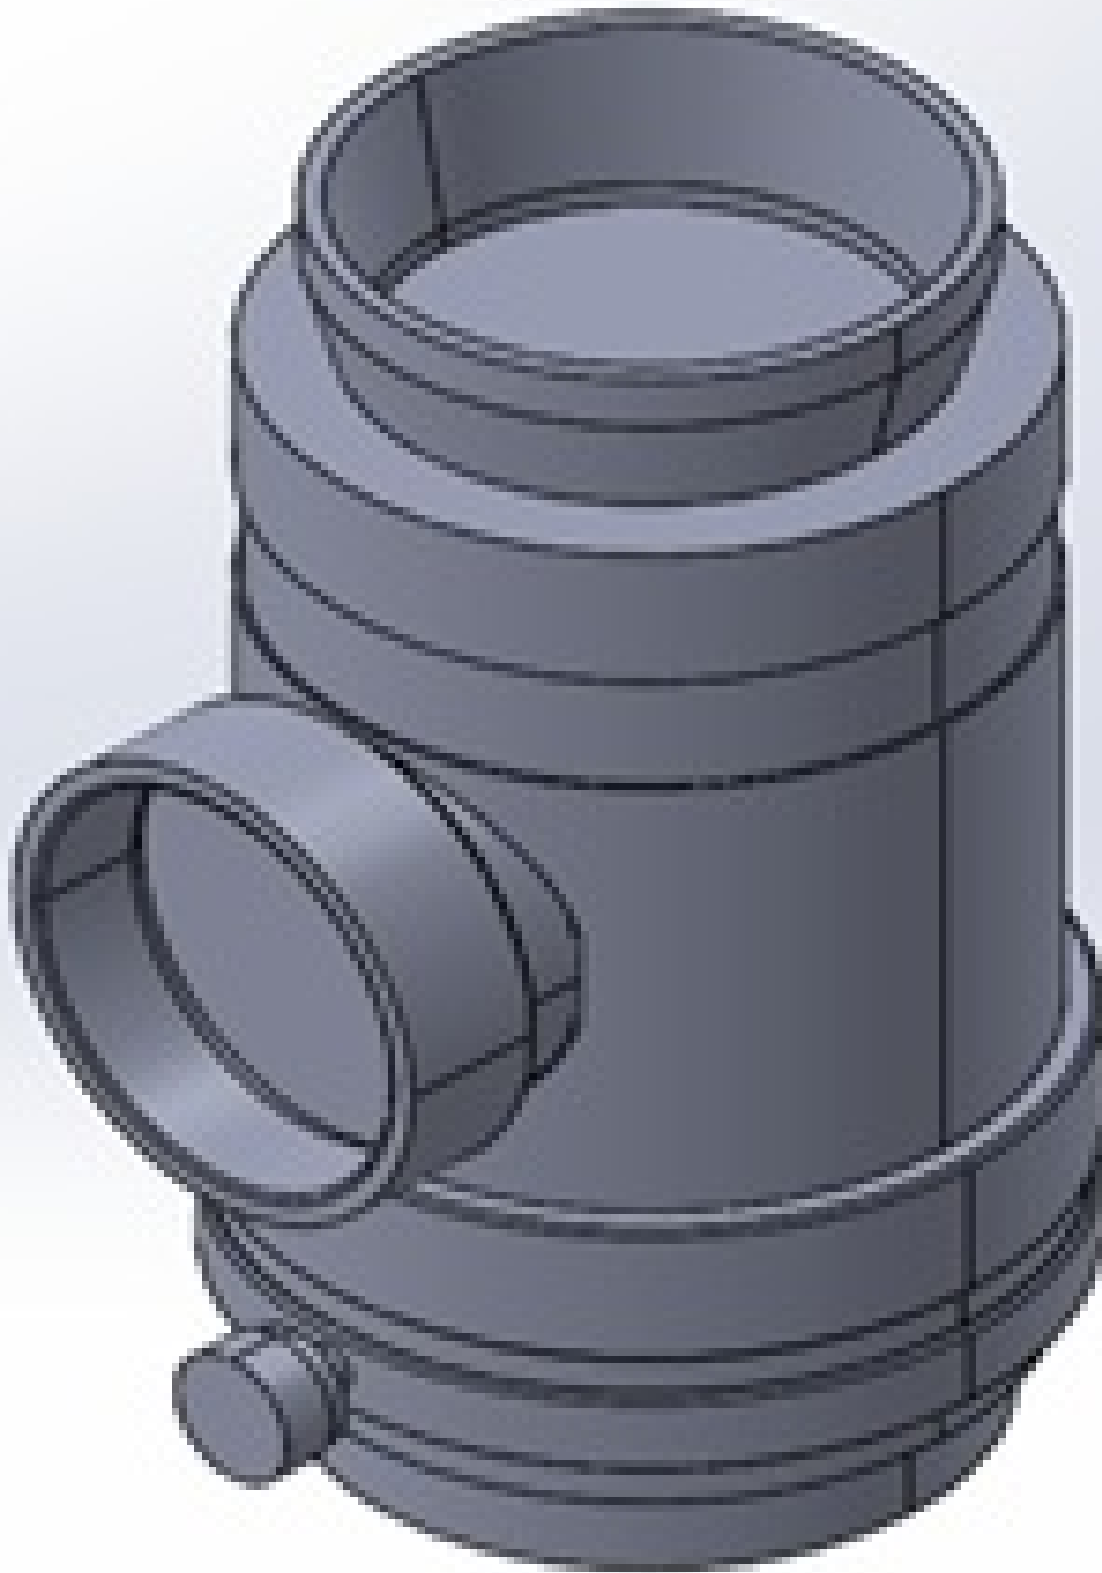

Lower Module w/In-Line Illumination & 5mm Manual Focus

Stock #89-890 **2 In Stock**

⊖ 1 ⊕ €815⁰⁰

ADD TO CART

Volume Pricing

Qty 1+	€815,00 each
Need More?	Request Quote

ⓘ Prices shown are exclusive of VAT/local taxes

Product Downloads

General

Lower Function Module (One Required) **Note:**

Modular High Magnification Zoom Lens **Type:**

Lower Module w/In-Line Illumination & 5mm Manual Focus **Title:**

Regulatory Compliance