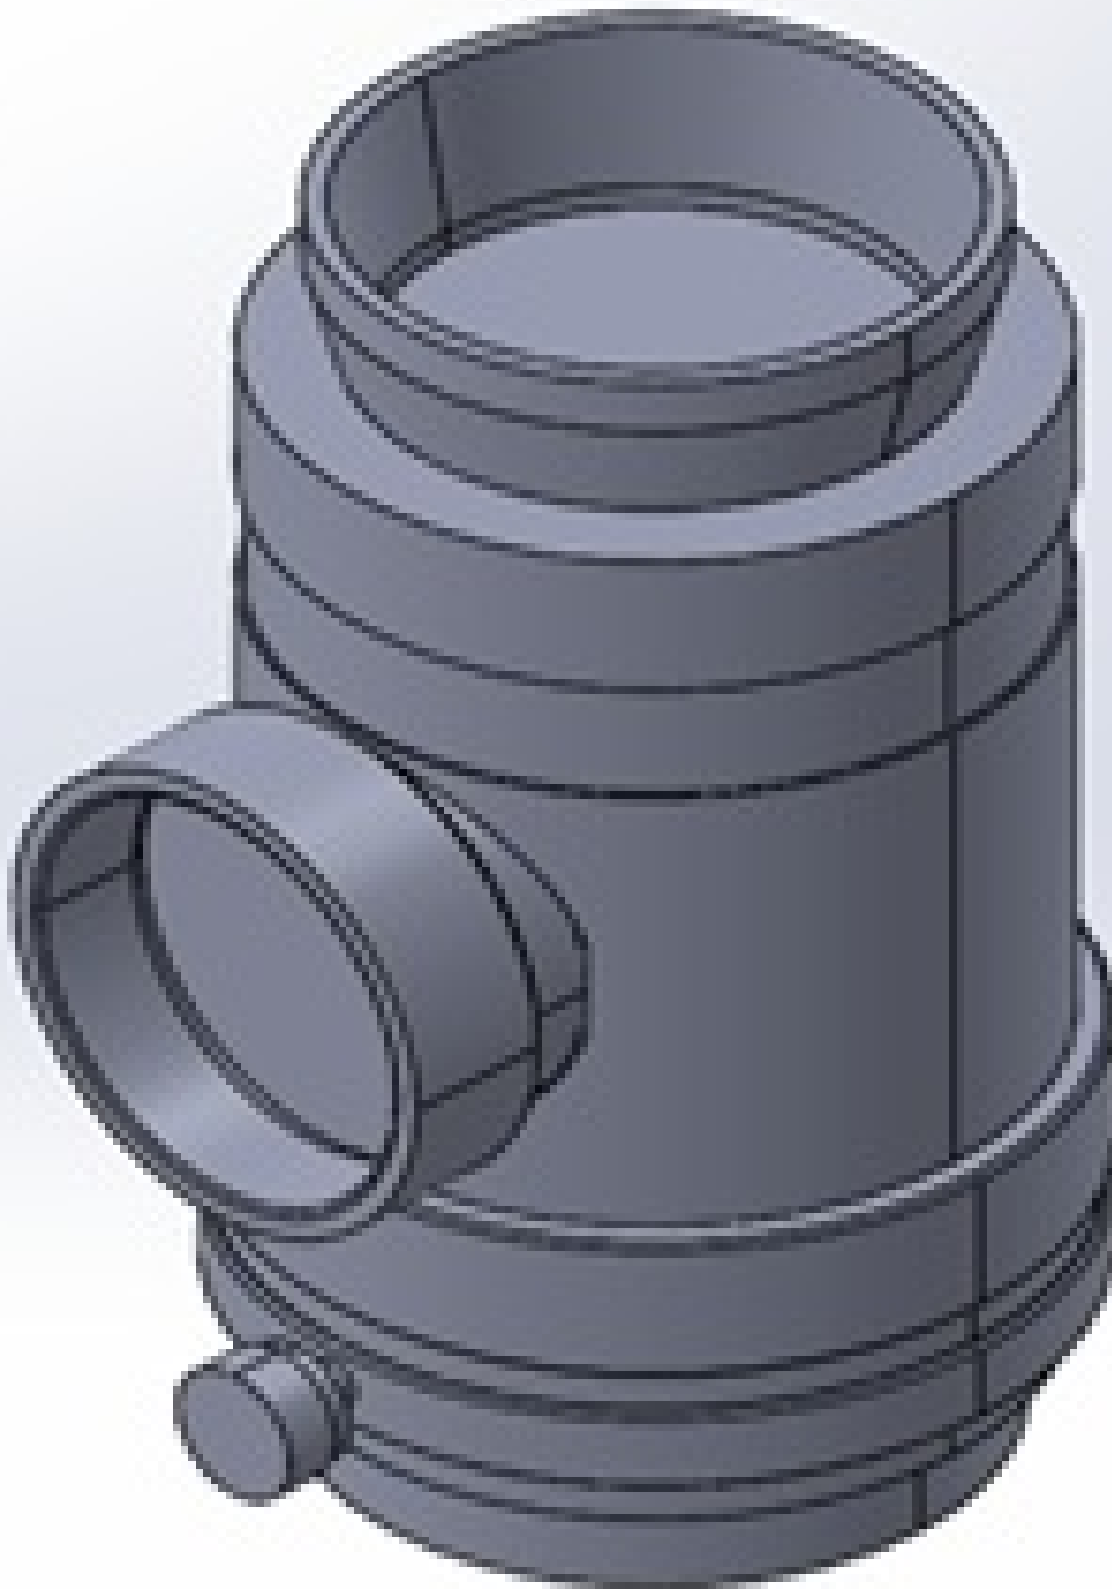

[See all 65 Products in Family](#)

Lower Module w/In-Line Illumination & 5mm Manual Focus

Stock #89-890 [CONTACT US](#)

- 1 + €815⁰⁰

ADD TO CART

Volume Pricing

Qty 1+	€815,00 each
Need More?	Request Quote

ⓘ Prices shown are exclusive of VAT/local taxes

Product Downloads

General

Lower Function Module (One Required) **Note:**

Modular High Magnification Zoom Lens **Type:**

Lower Module w/In-Line Illumination & 5mm Manual Focus **Title:**

Regulatory Compliance