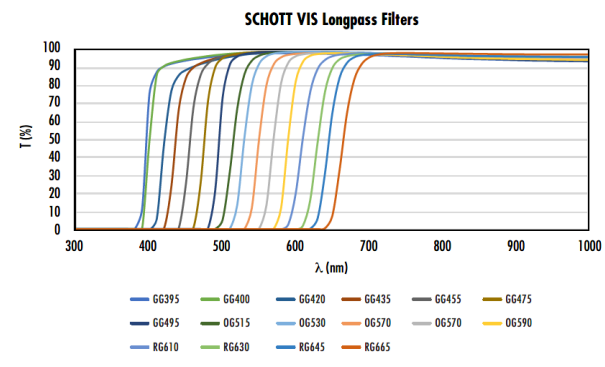

3.00 ±0.2	Thickness (mm):
±0.38	Dimensional Tolerance (mm):
Protective as needed	Bevel:

Optical Properties

715±9	Cut-Off Position λ_c (nm):
715.00	Cut-On Wavelength (nm):
SCHOTT RG715	Glass/Filter Number:
Uncoated	Coating:
Black	Color:
810.00	Passband Limit 1 λ_{p1} (nm):
96.00	Spectral Transmittance t_p (%):
620.00	Stopband Limit λ_s (nm):
80-50	Surface Quality:
IR	Wavelength:
0.91	Reflection Factor P_d:

Material Properties

2.76	Density (g/cm³):
532.00	Transformation Temperature (°C):

Regulatory Compliance

Exempt	RoHS 2015:
Compliant	Reach 224:
View	Certificate of Conformance:

Product Details

- 27 Standard SCHOTT Color Glass Types
- Cut-On Wavelengths in the UV, Visible, or NIR
- Standard Circular and Square Sizes with 1, 2, or 3mm Thickness

SCHOTT Colored Glass Longpass Filters are available in 27 standard SCHOTT colored glass types, providing cut-on wavelengths in the ultra-violet (UV), visible, or near-infrared (NIR) spectra. The color glass substrates feature high spectral transmittance within their wavelength ranges. SCHOTT Colored Glass Longpass Filters are designed with standard circular and square sizes for easy integration into optical systems and have a 1, 2, or 3mm thickness. Custom sizes from 5 to 160mm are available upon request.

Note: Due to supply chain issues, our kits may be delivered with an alternative packaging solution in place of a wooden box. For any questions, please contact kits@edmundoptics.com.

Filter Simulation Software

[Click here](#) to download SCHOTT's colored glass filter calculation program which can be used to calculate the internal transmittance and external transmission of each SCHOTT glass type. The program can simulate the performance of individual filters with user specified thickness or of stacked filters with varying glass types and thicknesses.

Interactive transmission curves are also available [here](#).

Immediate Custom Quotes Available

If you have a need for any round, square, or rectangular size of a SCHOTT Colored Glass Longpass Filter in dimensions between 5mm and 50mm, please visit our [Colored Filter Glass Tool](#). We'll provide an immediate quote, and we can deliver the part to your requested size in approximately 2 weeks. A full list of standard manufacturing tolerances and restrictions are listed. To find fully customized filters that meet your requirements, visit our [Customized Optical Filter Glass Capabilities](#) page.

Technical Information

Quote Your Size

Compatible Mounts