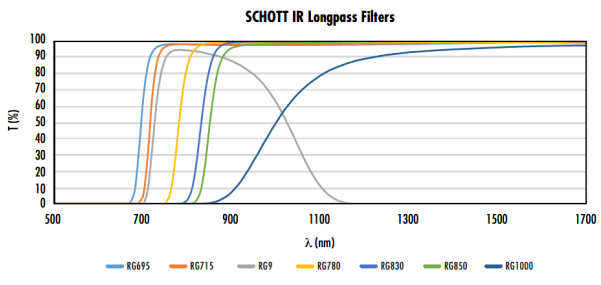

3.00 ±0.2	Thickness (mm):
±0.38	Dimensional Tolerance (mm):
Protective as needed	Bevel:

Optical Properties

715±9	Cut-Off Position λ_c (nm):
715.00	Cut-On Wavelength (nm):
SCHOTT RG715	Glass/Filter Number:
Uncoated	Coating:
Black	Color:
810.00	Passband Limit 1 λ_{p1} (nm):
96.00	Spectral Transmittance t_p (%):
620.00	Stopband Limit λ_s (nm):
80-50	Surface Quality:
IR	Wavelength:
0.91	Reflection Factor P_d:

Material Properties

2.76	Density (g/cm³):
532.00	Transformation Temperature (°C):

Regulatory Compliance

Exempt	RoHS 2015:
Compliant	Reach 224:
View	Certificate of Conformance:

Product Details

- 27 Standard SCHOTT Color Glass Types
- Cut-On Wavelengths in the UV, Visible, or NIR
- Standard Circular and Square Sizes with 1, 2, or 3mm Thickness

SCHOTT Colored Glass Longpass Filters are available in 27 standard SCHOTT colored glass types, providing cut-on wavelengths in the ultra-violet (UV), visible, or near-infrared (NIR) spectra. The color glass substrates feature high spectral transmittance within their wavelength ranges. SCHOTT Colored Glass Longpass Filters are designed with standard circular and square sizes for easy integration into optical systems and have a 1, 2, or 3mm thickness. Custom sizes from 5 to 160mm are available upon request.

Note: Due to supply chain issues, our kits may be delivered with an alternative packaging solution in place of a wooden box. For any questions, please contact kits@edmundoptics.com.

Filter Simulation Software

[Click here](#) to download SCHOTT's colored glass filter calculation program which can be used to calculate the internal transmittance and external transmission of each SCHOTT glass type. The program can simulate the performance of individual filters with user specified thickness or of stacked filters with varying glass types and thicknesses.

Interactive transmission curves are also available [here](#).

Immediate Custom Quotes Available

If you have a need for any round, square, or rectangular size of a SCHOTT Colored Glass Longpass Filter in dimensions between 5mm and 50mm, please visit our [Colored Filter Glass Tool](#). We'll provide an immediate quote, and we can deliver the part to your requested size in approximately 2 weeks. A full list of standard manufacturing tolerances and restrictions are listed. To find fully customized filters that meet your requirements, visit our [Customized Optical Filter Glass Capabilities](#) page.

Technical Information

Quote Your Size

Compatible Mounts