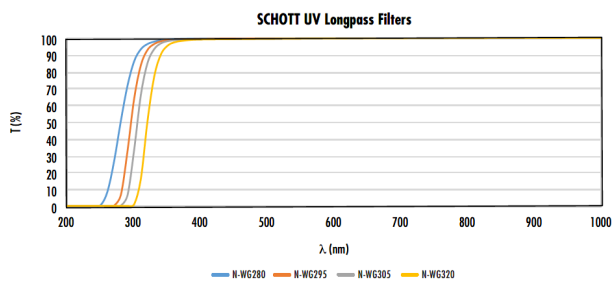

3.00 ±0.2	Thickness (mm):
±0.38	Dimensional Tolerance (mm):
Protective as needed	Bevel:

Optical Properties

715±9	Cut-Off Position λ_c (nm):
715.00	Cut-On Wavelength (nm):
SCHOTT RG715	Glass/Filter Number:
Uncoated	Coating:
Black	Color:
810.00	Passband Limit 1 λ_{p1} (nm):
96.00	Spectral Transmittance t_p (%):
620.00	Stopband Limit λ_s (nm):
80-50	Surface Quality:
IR	Wavelength:
0.91	Reflection Factor P_d:

Material Properties

2.76	Density (g/cm³):
532.00	Transformation Temperature (°C):

Regulatory Compliance

Exempt	RoHS 2015:
Compliant	Reach 224:
View	Certificate of Conformance:

Product Details

- 27 Standard SCHOTT Color Glass Types
- Cut-On Wavelengths in the UV, Visible, or NIR
- Standard Circular and Square Sizes with 1, 2, or 3mm Thickness

SCHOTT Colored Glass Longpass Filters are available in 27 standard SCHOTT colored glass types, providing cut-on wavelengths in the ultra-violet (UV), visible, or near-infrared (NIR) spectra. The color glass substrates feature high spectral transmittance within their wavelength ranges. SCHOTT Colored Glass Longpass Filters are designed with standard circular and square sizes for easy integration into optical systems and have a 1, 2, or 3mm thickness. Custom sizes from 5 to 160mm are available upon request.

Note: Due to supply chain issues, our kits may be delivered with an alternative packaging solution in place of a wooden box. For any questions, please contact kits@edmundoptics.com.

Filter Simulation Software

[Click here](#) to download SCHOTT's colored glass filter calculation program which can be used to calculate the internal transmittance and external transmission of each SCHOTT glass type. The program can simulate the performance of individual filters with user specified thickness or of stacked filters with varying glass types and thicknesses.

Interactive transmission curves are also available [here](#).

Immediate Custom Quotes Available

If you have a need for any round, square, or rectangular size of a SCHOTT Colored Glass Longpass Filter in dimensions between 5mm and 50mm, please visit our [Colored Filter Glass Tool](#). We'll provide an immediate quote, and we can deliver the part to your requested size in approximately 2 weeks. A full list of standard manufacturing tolerances and restrictions are listed. To find fully customized filters that meet your requirements, visit our [Customized Optical Filter Glass Capabilities](#) page.

Technical Information

Quote Your Size

Compatible Mounts