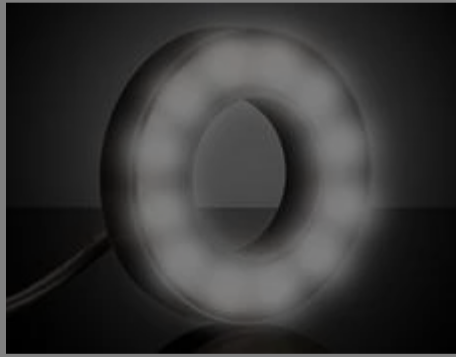

Frequently Purchased Together

#18-567 - 50mm, White, MicroBrite
Brightfield Ring Light
€855,00

Qty