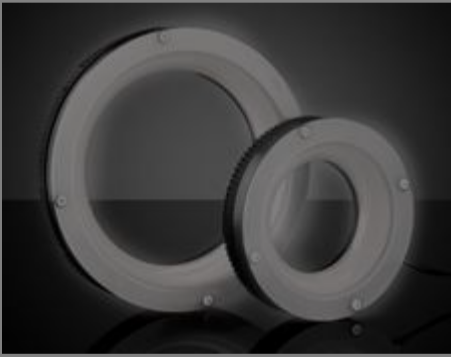

LED Ring Lights for Telecentric Lenses provide high intensity and uniform LED illumination with a divergence angle optimized for telecentric lens working distances. Designed to integrate directly with **TECHSPEC® CompactTL™ Telecentric Lenses**, these ring lights attach without the need for additional custom mounting. Featuring a sturdy metal casing and built in cooling fans, LED Ring Lights for Telecentric Lenses allow for continuous operation over extended periods of time. A mounting plate, clamp, diffuser, polarizer, and extension cable are all included in purchase of a LED Ring Light for Telecentric Lenses.

### Frequently Purchased Together

#18-567 - 50mm, White, MicroBrite  
Brightfield Ring Light  
€855,00

Qty

#20-184 - Ring Light 45.6mm,  
15° Divergence  
€585,00

Qty

#21-798 - 75mm High Power Ring  
Light White  
€1.085,00