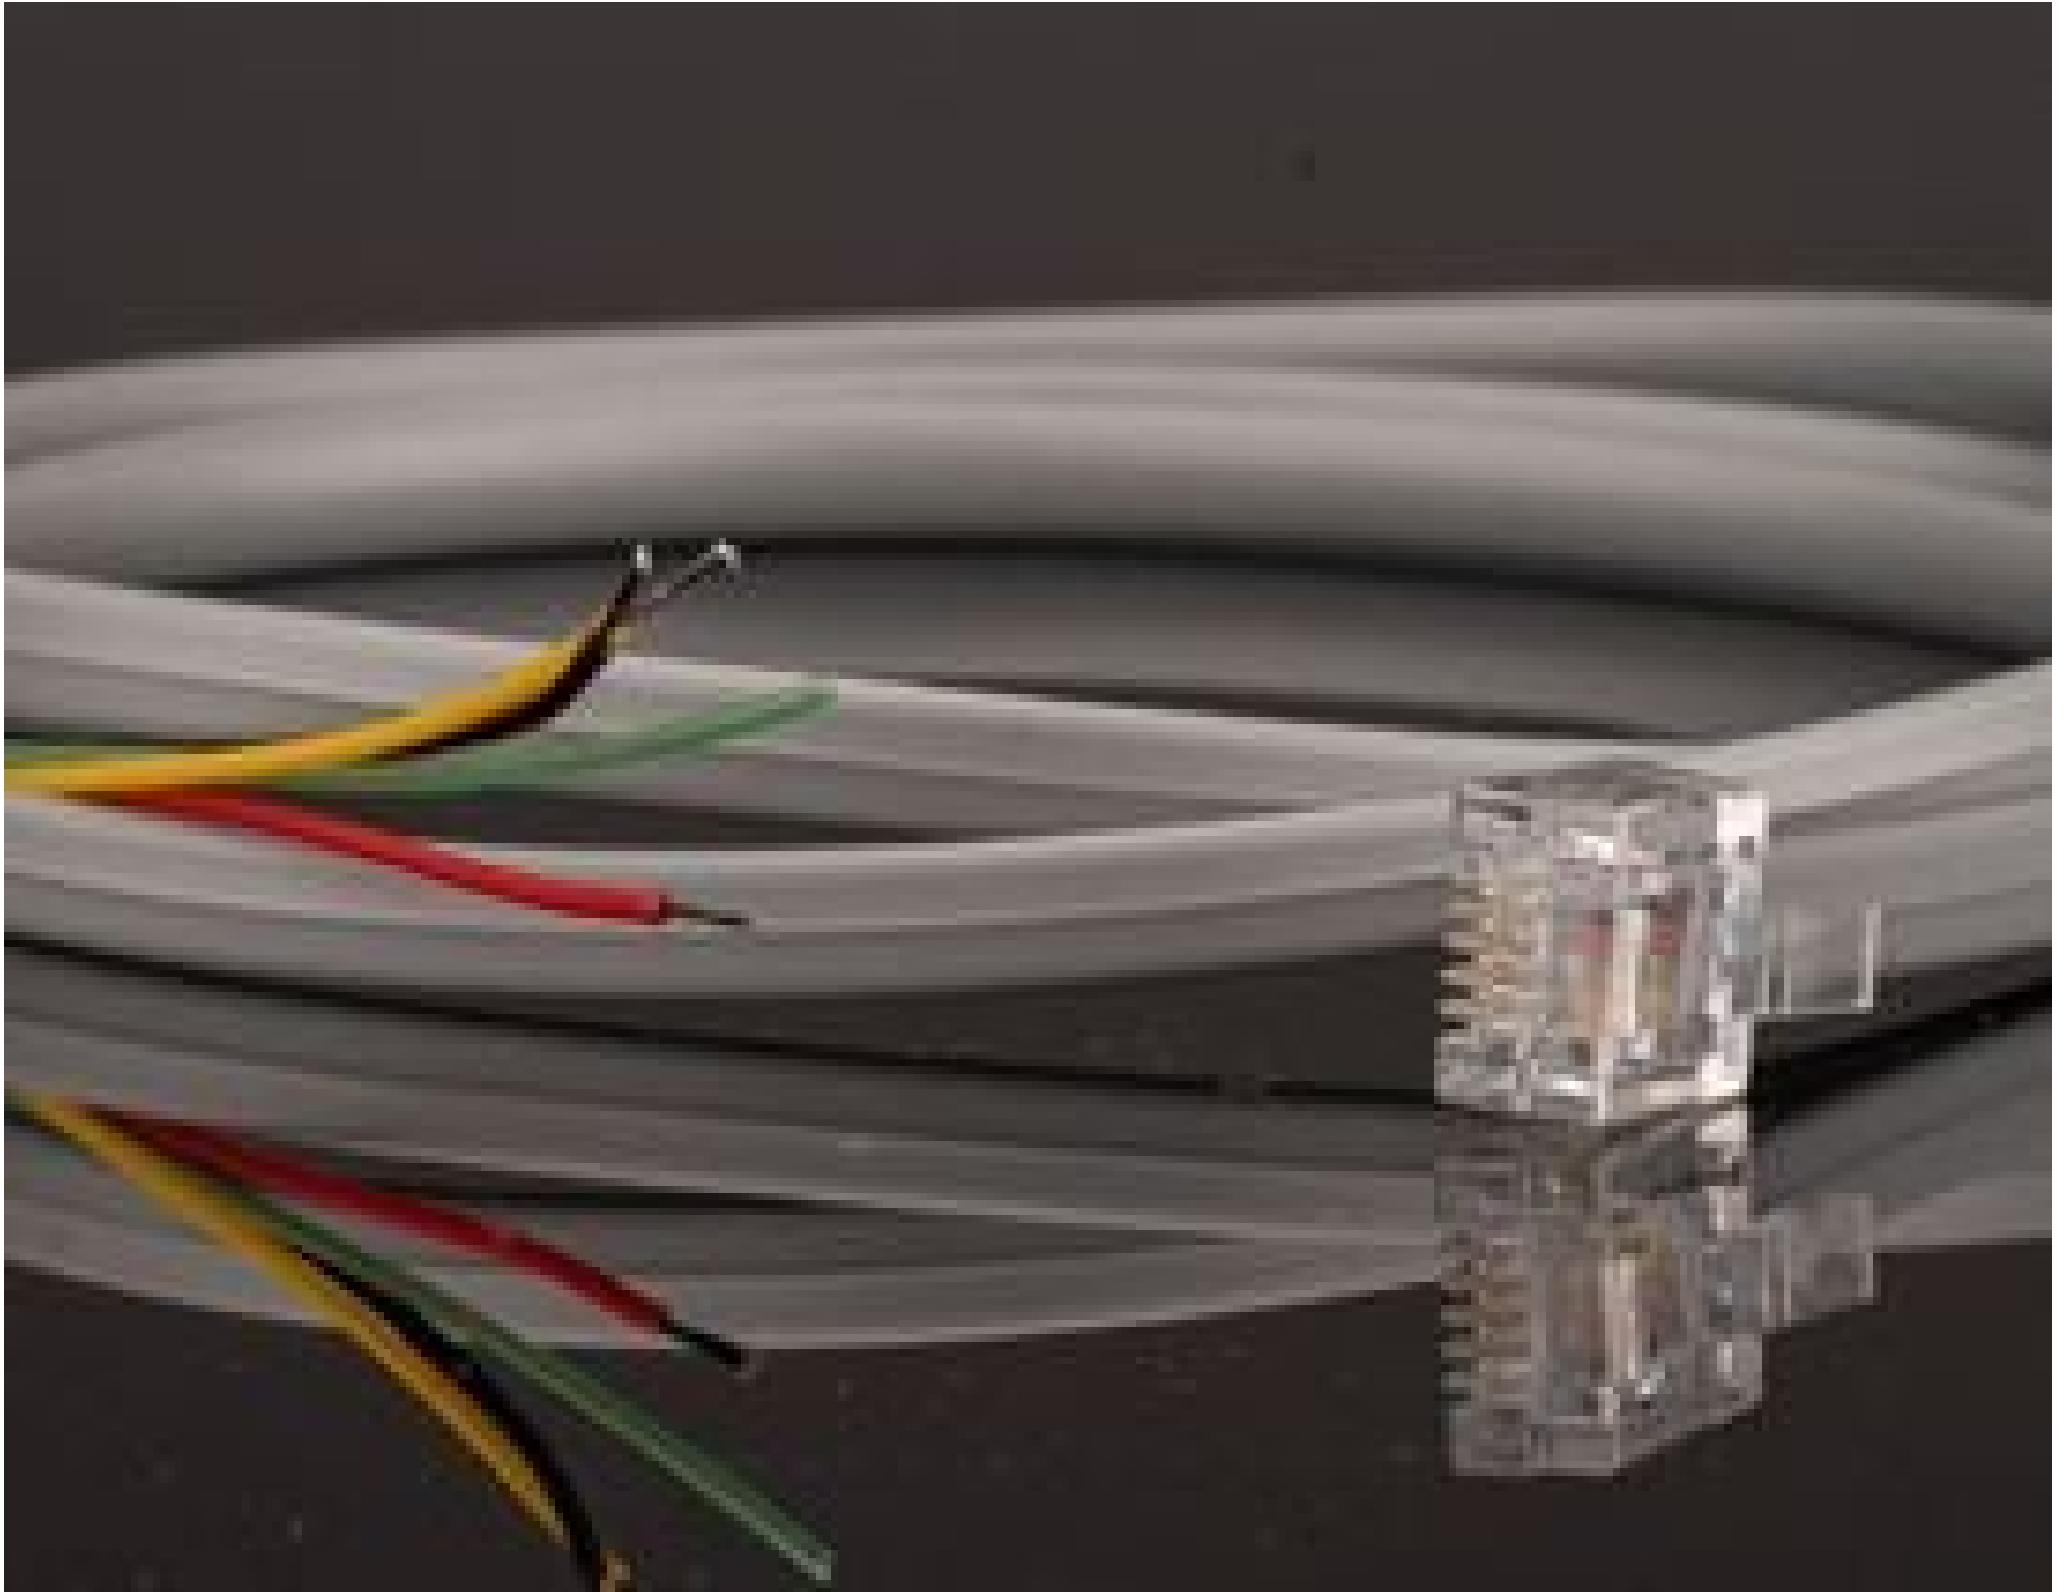

[See all 17 Products in Family](#)

RS-232 Breakout Cable

RS-232 Breakout Cable (#66-035)

Stock #66-035 [CONTACT US](#)

⊖ 1 ⊕ €25⁰⁰

ADD TO CART

Volume Pricing	
Qty 1+	€25,00 each
Need More?	Request Quote

! Prices shown are exclusive of VAT/local taxes

Product Downloads

General

Accessory **Type of Illumination:**

Regulatory Compliance

Compliant **RoHS 2015:**

Compliant **Reach 224:**