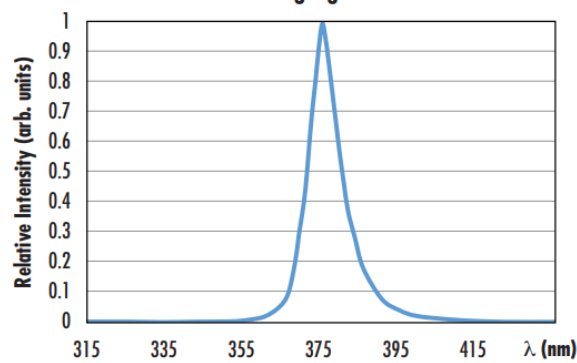

SCHOTT VisiLED UV Ringlights for stereo microscopes offer bright-field illumination for both visible and UV applications. The homogenous white light displays samples in natural color while UV excitation reveals previously invisible parts of the sample through fluorescence. The SCHOTT MC 1100 Controller makes it easy to switch between the two illumination modes and controls light intensity and illumination direction. VisiLED ringlights offer extremely homogeneous and shadow-free illumination in a robust metal housing, with a well-designed heat sink enabling maximum brightness and a long lifetime. In combination with accessories such as diffusers, polarizer sets and adaptor rings, multiple illumination modes are possible. SCHOTT VisiLED UV Ringlights are used in variety of applications including forensic and life sciences, industrial coatings, and structural crack detection.

Note: Power supply, power cord and controller are required and sold separately. Compatible only with SCHOTT MC 1100 Controller. A UV protection filter is included.

Technical Information

SCHOTT VisiLED UV Ringlights feature 5 different segment modes to achieve optimal illumination for your application.

SCHOTT VisiLED Ring Light - UV LED Emission