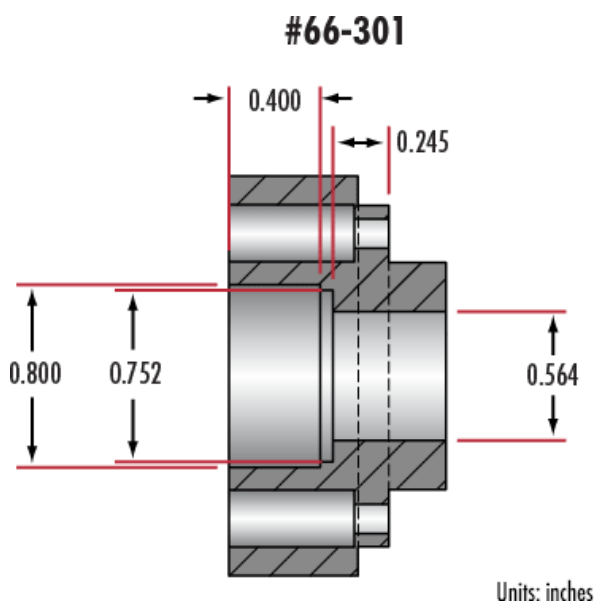

Regulatory Compliance

Compliant **RoHS 2015:**

Compliant **Reach 224:**

[View](#) **Certificate of Conformance:**

Product Details

- Direct Replacement for 150W Halogen Illuminators
- 50% Power Savings Compared To Halogen Source
- More than 60,000 Hour LED Lifetime
- For Use with [Fiber Optic Light Guides](#)

SugarCUBE™ LED Illuminators have an output of up to 1700 lumens and are ideal replacements for standard halogen illuminators because LED illuminators last up to 60 times longer than halogen bulbs and never need to be replaced. These illuminators are controllable manually through controls on the front of the unit or via RS-232 for easy integration into computer controlled systems. Optional, easy-to-operate software is also available.

Available with red, green, blue, white, or white options, SugarCUBE™ LED Illuminators fulfill a wide range of machine vision applications. The standard white unit offers an output power of greater than 1450 lumens and a radiant flux of 1200mW. A fiber optic adapter required to connect a light guide to the illuminator.

Technical Information

Stock Number	Description	Shoulder Diameter (Inches)	Ferrule Diameter (Inches)	Compatible Illuminator	Compatible Light Guide
#66-301	SugarCUBE™ Light Guide Adapter - 50	0.752	0.564	Red, Green, Blue, White, Ultra White	54-210, 39-826, 58-839, 54-174, 38-659, 39-369, 39-370, 39-371 <i>Ultra White MUST use liquid light guides</i>
#66-302	SugarCUBE™ Light Guide Adapter - 52	0.877	0.564	Red, Green, Blue, White, Ultra White	54-210, 39-826, 58-839, 54-174, 38-659, 39-369, 39-370, 39-371 <i>Ultra White MUST use liquid light guides</i>
#66-303	SugarCUBE™ Light Guide Adapter - 53	1.505	0.439	Red, Green, Blue, White	
#66-304	SugarCUBE™ Light Guide Adapter - 56	0.207	0.19	Red, Green, Blue, White	54-199, 42-344, 39-365, 42-345, 40-644, 39-366
#66-305	SugarCUBE™ Light Guide Adapter - 57	0.255	0.19	Red, Green, Blue, White	54-199, 42-344, 39-365, 42-345, 40-644, 39-366
#66-306	SugarCUBE™ Light Guide Adapter - 58	0.424	0.314	Red, Green, Blue, White	54-202, 53-045, 40-639, 42-346, 42-347, 39-367, 39-368, 53-689, 53-692, 53-690, 53-693, 53-691, 53-694
#66-307	SugarCUBE™ Light Guide Adapter - 65	1.52	0.63	Red, Green, Blue, White	54-212
#66-308	SugarCUBE™ Light Guide Adapter - 66	1.52	0.565	Red, Green, Blue, White	54-210, 39-826, 58-839, 54-174, 38-659, 39-369, 39-370, 39-371
#13-536	SugarCUBE™ Light Guide Adapter - 3mm	0.57	0.314	Red, Green, Blue, White, Ultra White	54-202, 53-045, 40-639, 42-346, 42-347, 39-367, 39-368, 53-689, 53-692, 53-690, 53-693, 53-691, 53-694 <i>Ultra White MUST use liquid light guides</i>
#13-537	SugarCUBE™ Light Guide Adapter - 5mm	0.455	0.314	Red, Green, Blue, White, Ultra White	54-202, 53-045, 40-639, 42-346, 42-347, 39-367, 39-368, 53-689, 53-692, 53-690, 53-693, 53-691, 53-694 <i>Ultra White MUST use liquid light guides</i>