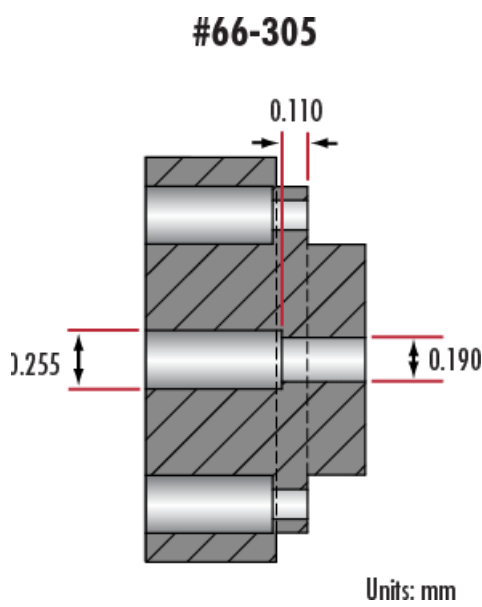

Regulatory Compliance

Compliant **RoHS 2015:**

Compliant **Reach 224:**

[View](#) **Certificate of Conformance:**

Product Details

- Direct Replacement for 150W Halogen Illuminators
- 50% Power Savings Compared To Halogen Source
- More than 60,000 Hour LED Lifetime
- For Use with [Fiber Optic Light Guides](#)

SugarCUBE™ LED Illuminators have an output of up to 1700 lumens and are ideal replacements for standard halogen illuminators because LED illuminators last up to 60 times longer than halogen bulbs and never need to be replaced. These illuminators are controllable manually through controls on the front of the unit or via RS-232 for easy integration into computer controlled systems. Optional, easy-to-operate software is also available.

Available with red, green, blue, white, or white options, SugarCUBE™ LED Illuminators fulfill a wide range of machine vision applications. The standard white unit offers an output power of greater than 1450 lumens and a radiant flux of 1200mW. A fiber optic adapter required to connect a light guide to the illuminator.

Technical Information

Stock Number	Description	Shoulder Diameter (Inches)	Ferrule Diameter (Inches)	Compatible Illuminator	Compatible Light Guide
#66-301	SugarCUBE™ Light Guide Adapter - 50	0.752	0.564	Red, Green, Blue, White, Ultra White	54-210, 39-826, 58-839, 54-174, 38-659, 39-369, 39-370, 39-371 Ultra White MUST use liquid light guides
#66-302	SugarCUBE™ Light Guide Adapter - 52	0.877	0.564	Red, Green, Blue, White, Ultra White	54-210, 39-826, 58-839, 54-174, 38-659, 39-369, 39-370, 39-371 Ultra White MUST use liquid light guides
#66-303	SugarCUBE™ Light Guide Adapter - 53	1.505	0.439	Red, Green, Blue, White	
#66-304	SugarCUBE™ Light Guide Adapter - 56	0.207	0.19	Red, Green, Blue, White	54-199, 42-344, 39-365, 42-345, 40-644, 39-366
#66-305	SugarCUBE™ Light Guide Adapter - 57	0.255	0.19	Red, Green, Blue, White	54-199, 42-344, 39-365, 42-345, 40-644, 39-366
#66-306	SugarCUBE™ Light Guide Adapter - 58	0.424	0.314	Red, Green, Blue, White	54-202, 53-045, 40-639, 42-346, 42-347, 39-367, 39-368, 53-689, 53-692, 53-690, 53-693, 53-691, 53-694
#66-307	SugarCUBE™ Light Guide Adapter - 65	1.52	0.63	Red, Green, Blue, White	54-212
#66-308	SugarCUBE™ Light Guide Adapter - 66	1.52	0.565	Red, Green, Blue, White	54-210, 39-826, 58-839, 54-174, 38-659, 39-369, 39-370, 39-371
#13-536	SugarCUBE™ Light Guide Adapter - 3mm	0.57	0.314	Red, Green, Blue, White, Ultra White	54-202, 53-045, 40-639, 42-346, 42-347, 39-367, 39-368, 53-689, 53-692, 53-690, 53-693, 53-691, 53-694 Ultra White MUST use liquid light guides
#13-537	SugarCUBE™ Light Guide Adapter - 5mm	0.455	0.314	Red, Green, Blue, White, Ultra White	54-202, 53-045, 40-639, 42-346, 42-347, 39-367, 39-368, 53-689, 53-692, 53-690, 53-693, 53-691, 53-694 Ultra White MUST use liquid light guides