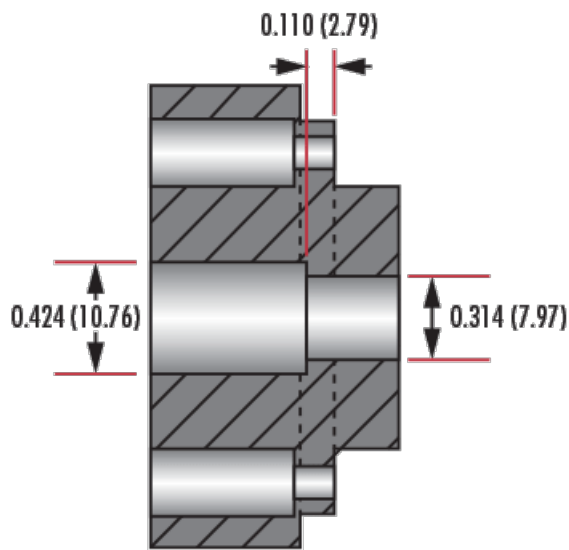

Regulatory Compliance

Compliant RoHS 2015:

Compliant Reach 224:

View Certificate of Conformance:

Product Details

- Direct Replacement for 150W Halogen Illuminators
- 50% Power Savings Compared To Halogen Source
- More than 60,000 Hour LED Lifetime
- For Use with [Fiber Optic Light Guides](#)

SugarCUBE™ LED Illuminators have an output of up to 1700 lumens and are ideal replacements for standard halogen illuminators because LED illuminators last up to 60 times longer than halogen bulbs and never need to be replaced. These illuminators are controllable manually through controls on the front of the unit or via RS-232 for easy integration into computer controlled systems. Optional, easy-to-operate software is also available.

Available with red, green, blue, white, or white options, SugarCUBE™ LED Illuminators fulfill a wide range of machine vision applications. The standard white unit offers an output power of greater than 1450 lumens and a radiant flux of 1200mW. A fiber optic adapter required to connect a light guide to the illuminator.

Technical Information

#66-306