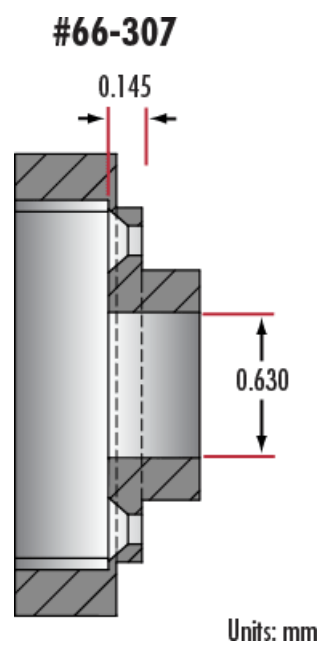

Product Downloads

General

Accessory **Type of Illumination:**

Physical & Mechanical Properties

0.63" **Ferrule Diameter (inches):**

1.52" **Shoulder Diameter (inches):**

Regulatory Compliance

[Compliant](#) **RoHS 2015:**

Technical Information

Stock Number	Description	Shoulder Diameter (Inches)	Ferrule Diameter (Inches)	Compatible Illuminator	Compatible Light Guide
#66-301	SugarCUBE™ Light Guide Adapter - 50	0.752	0.564	Red, Green, Blue, White, Ultra White	54-210, 39-826, 58-839, 54-174, 38-659, 39-369, 39-370, 39-371 Ultra White MUST use liquid light guides
#66-302	SugarCUBE™ Light Guide Adapter - 52	0.877	0.564	Red, Green, Blue, White, Ultra White	54-210, 39-826, 58-839, 54-174, 38-659, 39-369, 39-370, 39-371 Ultra White MUST use liquid light guides
#66-303	SugarCUBE™ Light Guide Adapter - 53	1.505	0.439	Red, Green, Blue, White	
#66-304	SugarCUBE™ Light Guide Adapter - 56	0.207	0.19	Red, Green, Blue, White	54-199, 42-344, 39-365, 42-345, 40-644, 39-366
#66-305	SugarCUBE™ Light Guide Adapter - 57	0.255	0.19	Red, Green, Blue, White	54-199, 42-344, 39-365, 42-345, 40-644, 39-366
#66-306	SugarCUBE™ Light Guide Adapter - 58	0.424	0.314	Red, Green, Blue, White	54-202, 53-045, 40-639, 42-346, 42-347, 39-367, 39-368, 53-689, 53-692, 53-690, 53-693, 53-691, 53-694
#66-307	SugarCUBE™ Light Guide Adapter - 65	1.52	0.63	Red, Green, Blue, White	54-212
#66-308	SugarCUBE™ Light Guide Adapter - 66	1.52	0.565	Red, Green, Blue, White	54-210, 39-826, 58-839, 54-174, 38-659, 39-369, 39-370, 39-371
#13-536	SugarCUBE™ Light Guide Adapter - 3mm	0.57	0.314	Red, Green, Blue, White, Ultra White	54-202, 53-045, 40-639, 42-346, 42-347, 39-367, 39-368, 53-689, 53-692, 53-690, 53-693, 53-691, 53-694 Ultra White MUST use liquid light guides
#13-537	SugarCUBE™ Light Guide Adapter - 5mm	0.455	0.314	Red, Green, Blue, White, Ultra White	54-202, 53-045, 40-639, 42-346, 42-347, 39-367, 39-368, 53-689, 53-692, 53-690, 53-693, 53-691, 53-694 Ultra White MUST use liquid light guides