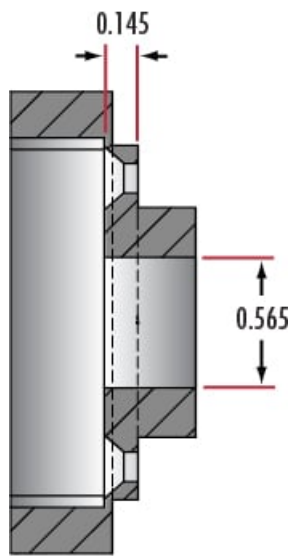

Regulatory Compliance

[Compliant](#) **RoHS 2015:**

[Compliant](#) **Reach 224:**

[View](#) **Certificate of Conformance:**

Product Details

- Direct Replacement for 150W Halogen Illuminators
- 50% Power Savings Compared To Halogen Source
- More than 60,000 Hour LED Lifetime
- For Use with [Fiber Optic Light Guides](#)

SugarCUBE™ LED Illuminators have an output of up to 1700 lumens and are ideal replacements for standard halogen illuminators because LED illuminators last up to 60 times longer than halogen bulbs and never need to be replaced. These illuminators are controllable manually through controls on the front of the unit or via RS-232 for easy integration into computer controlled systems. Optional, easy-to-operate software is also available.

Available with red, green, blue, white, or white options, SugarCUBE™ LED Illuminators fulfill a wide range of machine vision applications. The standard white unit offers an output power of greater than 1450 lumens and a radiant flux of 1200mW. A fiber optic adapter required to connect a light guide to the illuminator.

Technical Information

#66-308

Units: inches